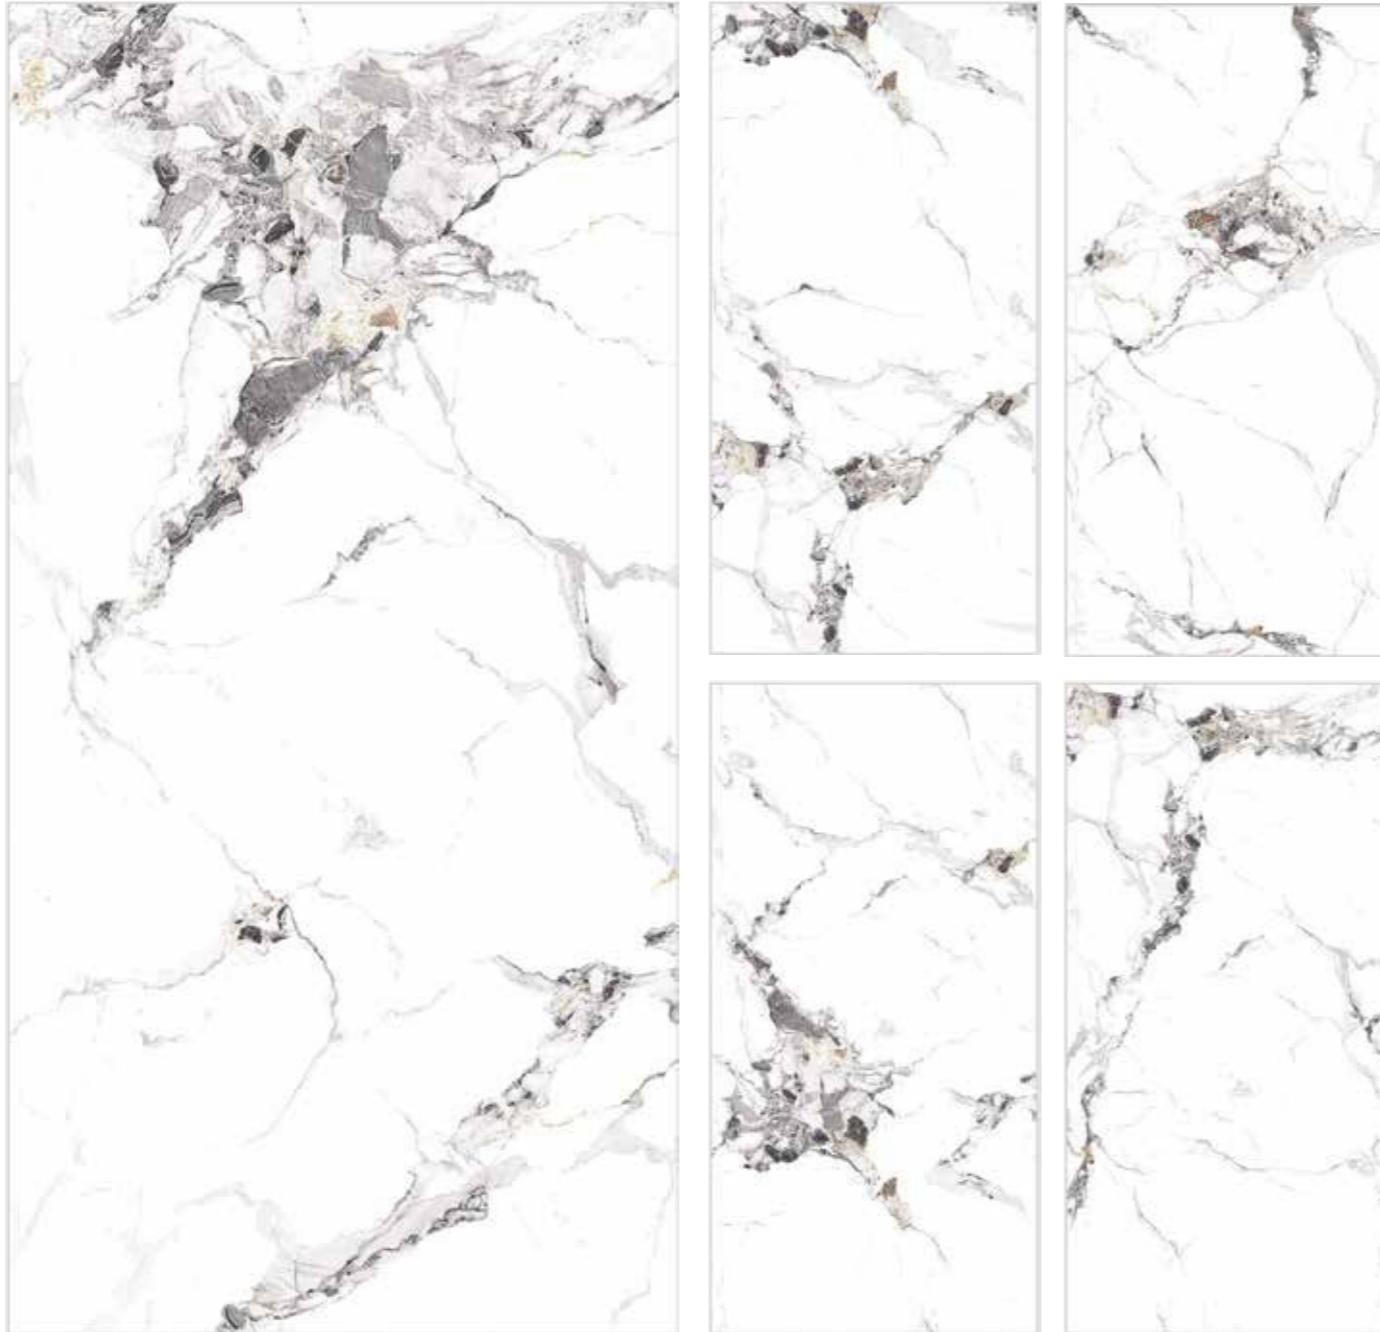

Random :  
5

Thickness :  
8mm

  
TAP TO  
DETAILS

CARRARA LUXE

TAP TO  
DETAILS