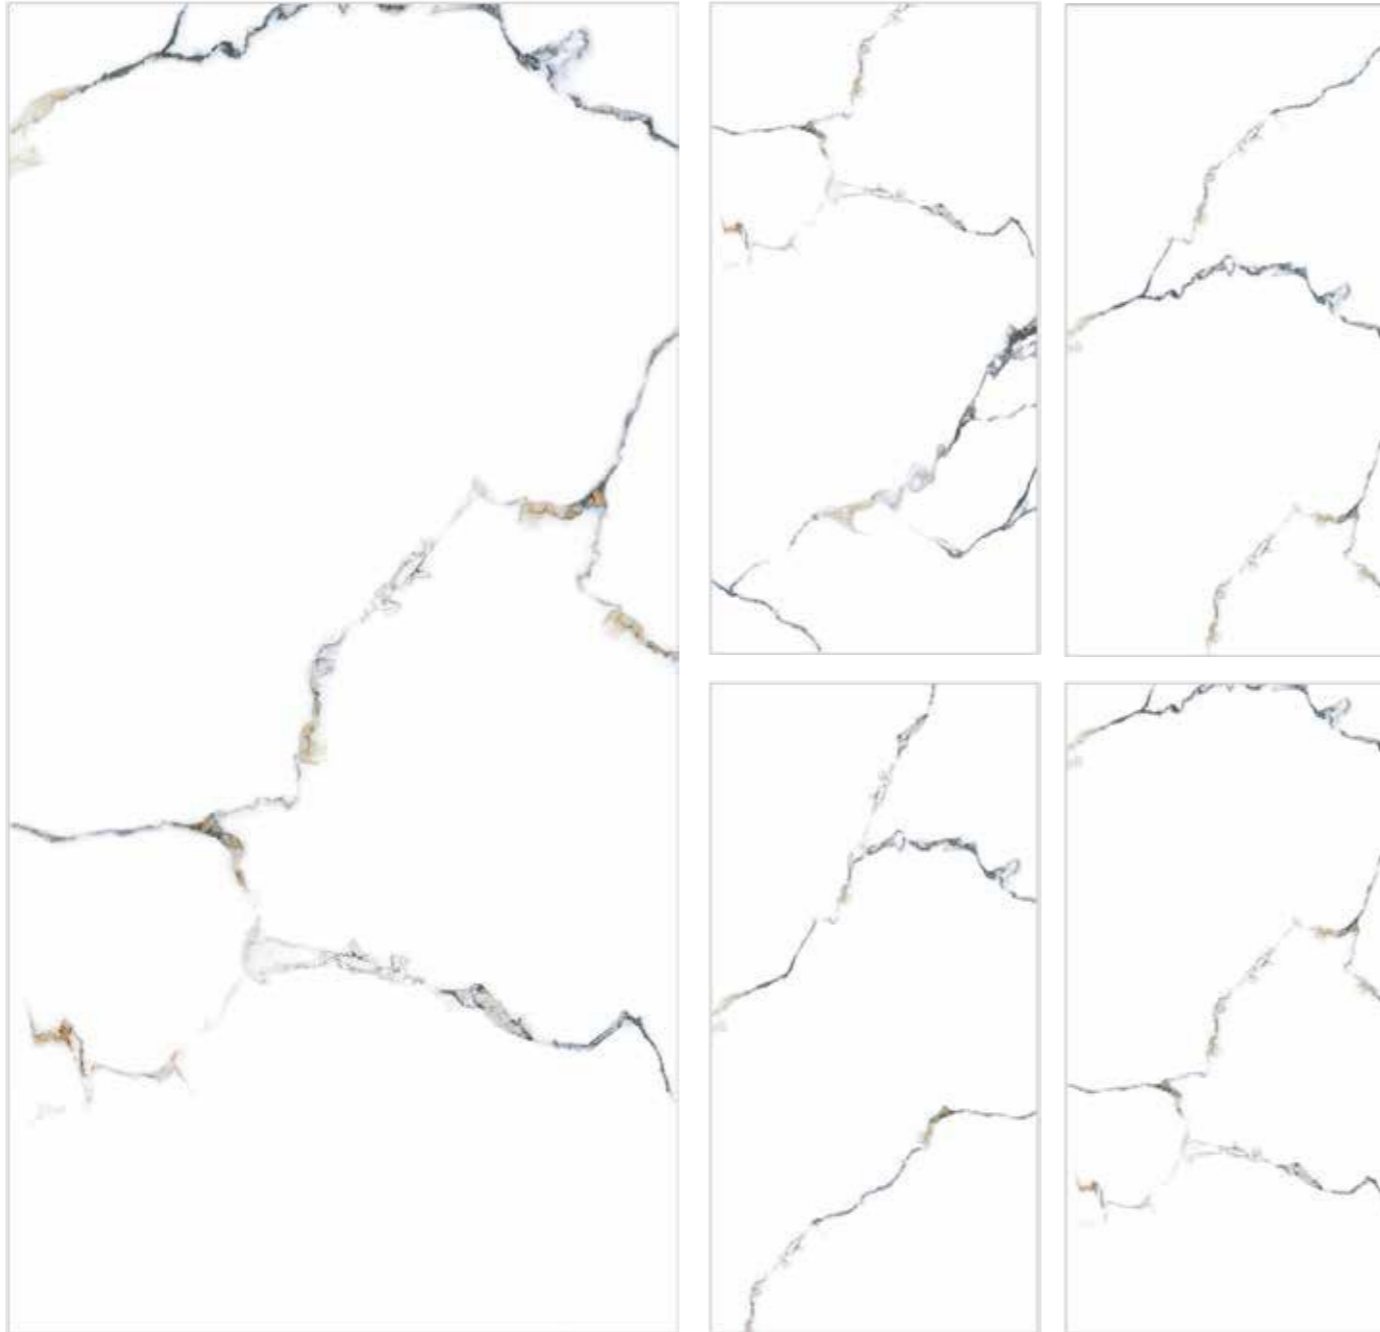

ATLAS BLUE

**TAP TO
DETAILS**