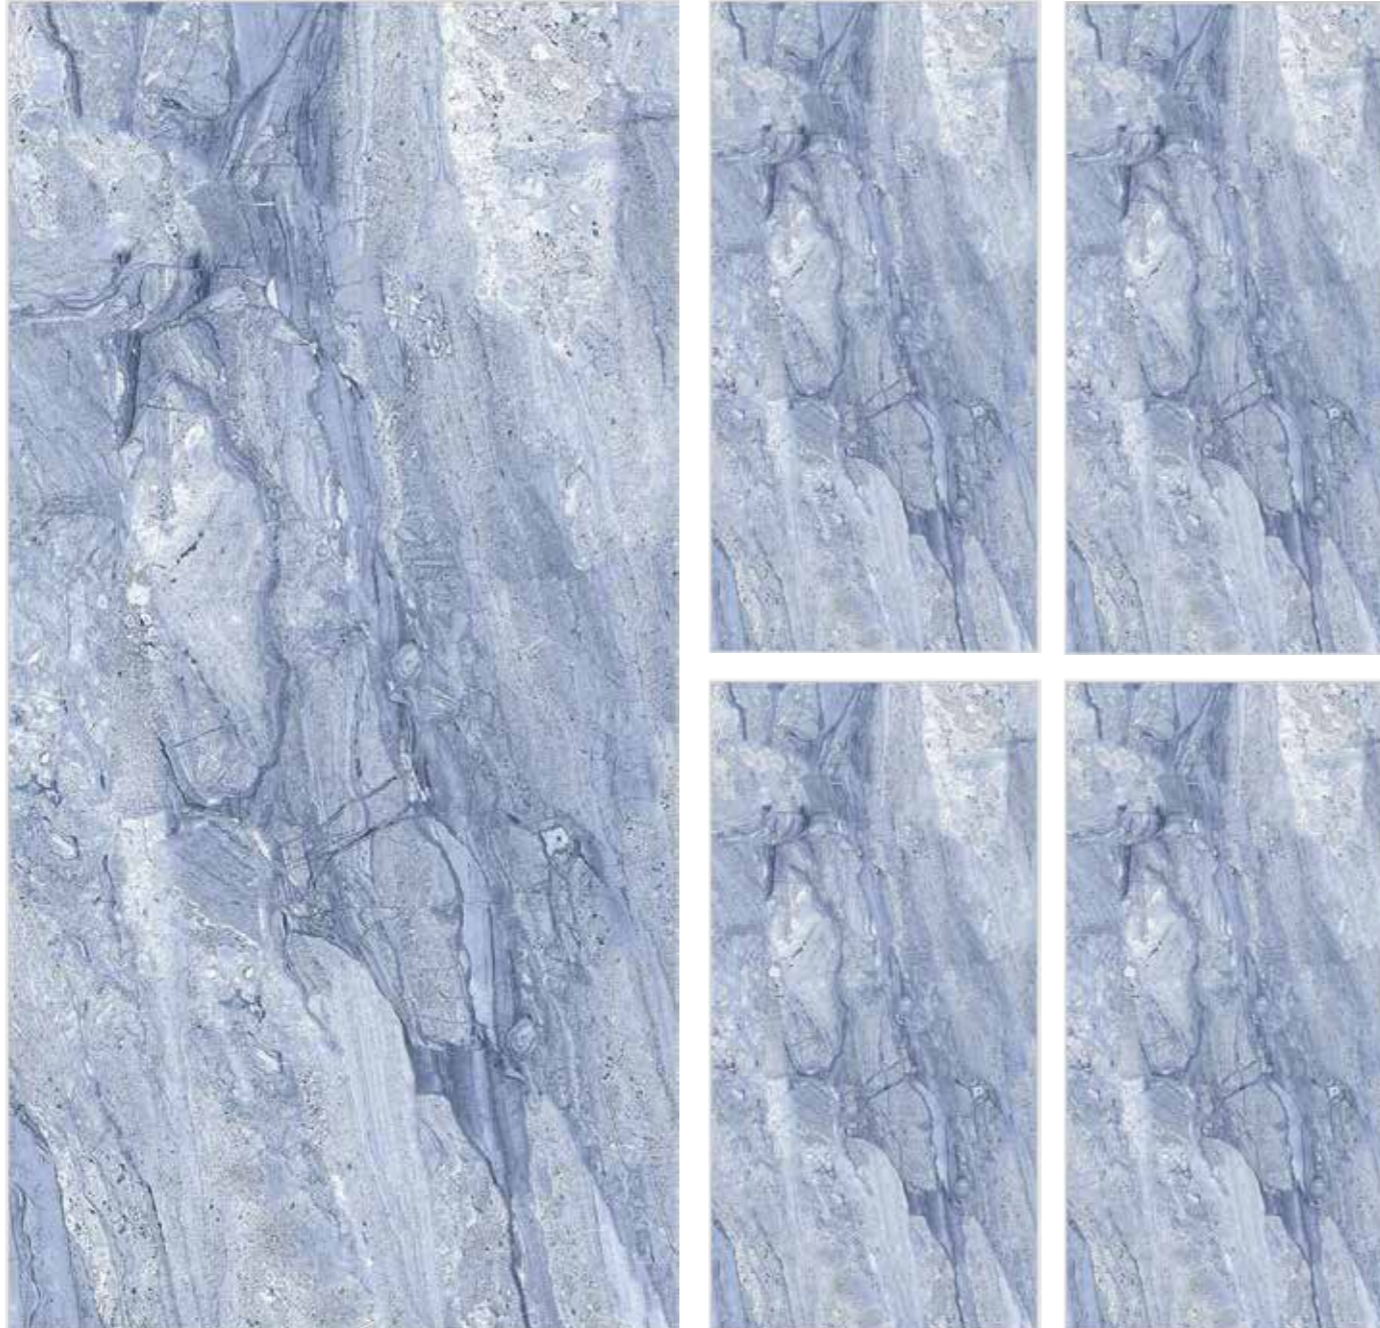

  
**TAP TO  
DETAILS**

DYNA STARBLUE

Size :  
600x1200mm

Surface :  
Pgvt

Random :  
1

Thickness :  
8mm

  
TAP TO  
DETAILS

DYNA TREO