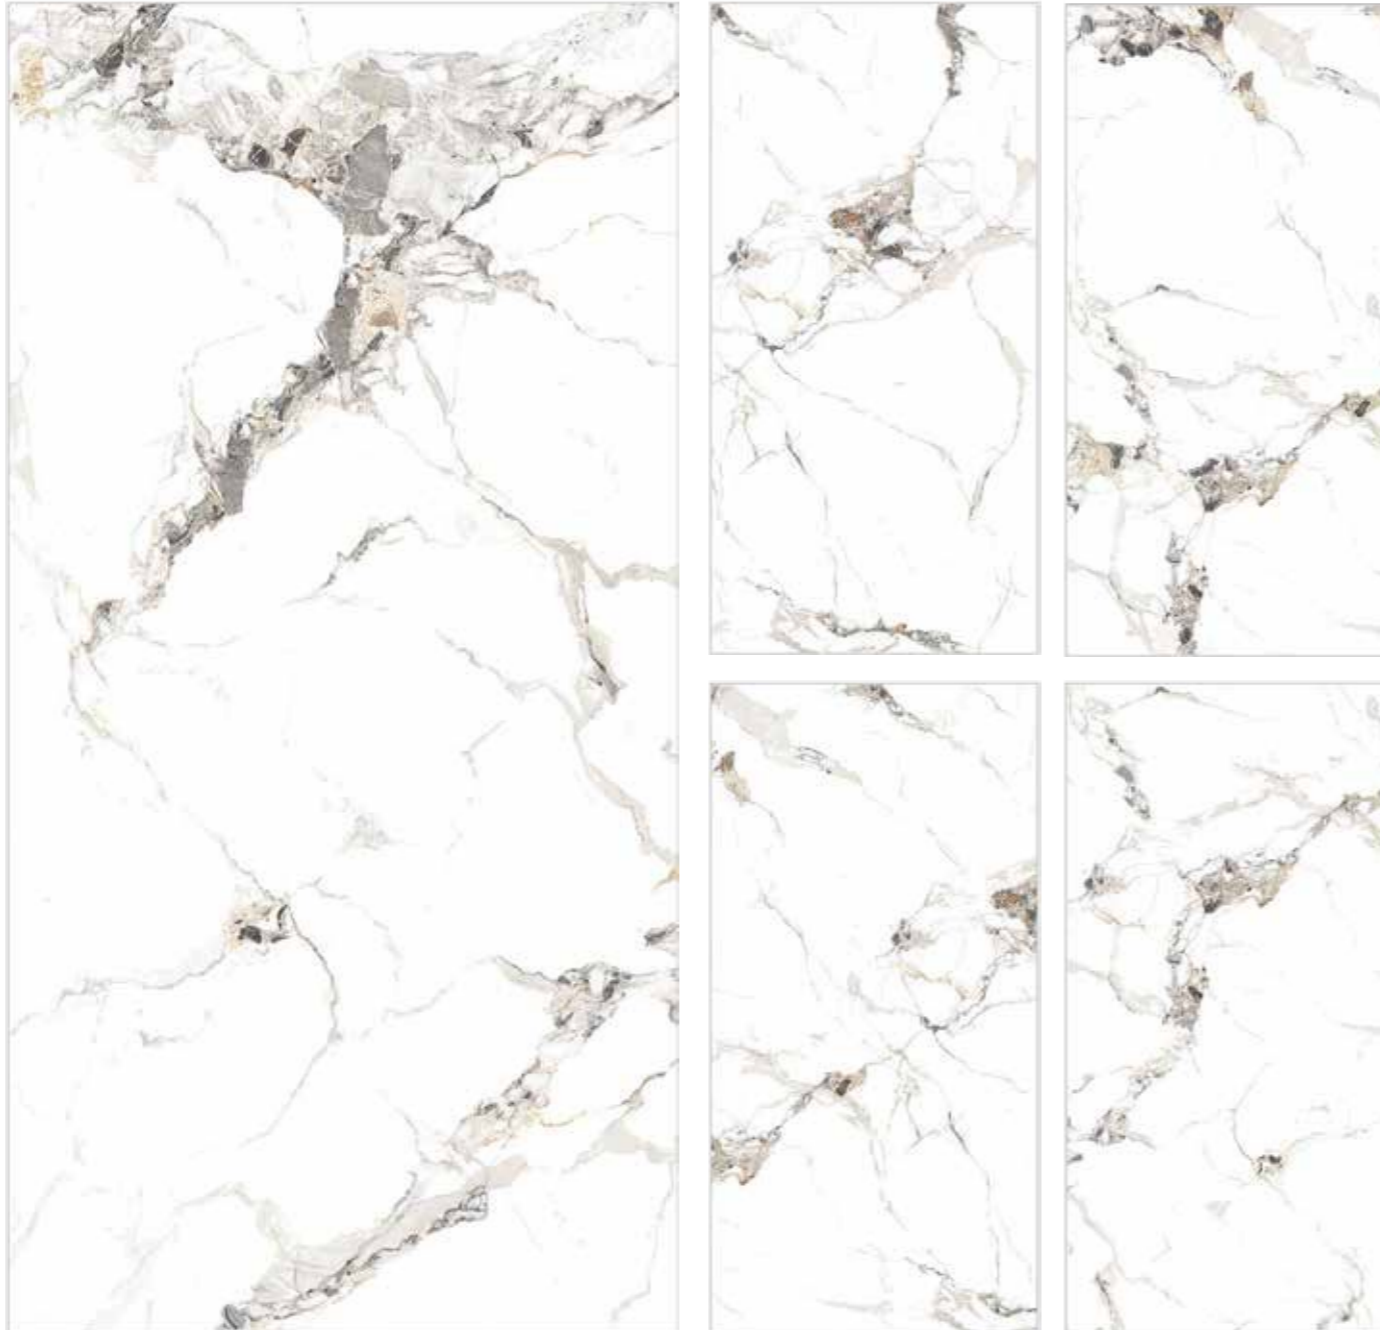

TAP TO  
DETAILS

**BRIO AQWA**

Size :  
600x1200mm

Surface :  
Pgvt

Random :  
3

Thickness :  
8mm

  
TAP TO  
DETAILS

**CALCUTTA PARIS**