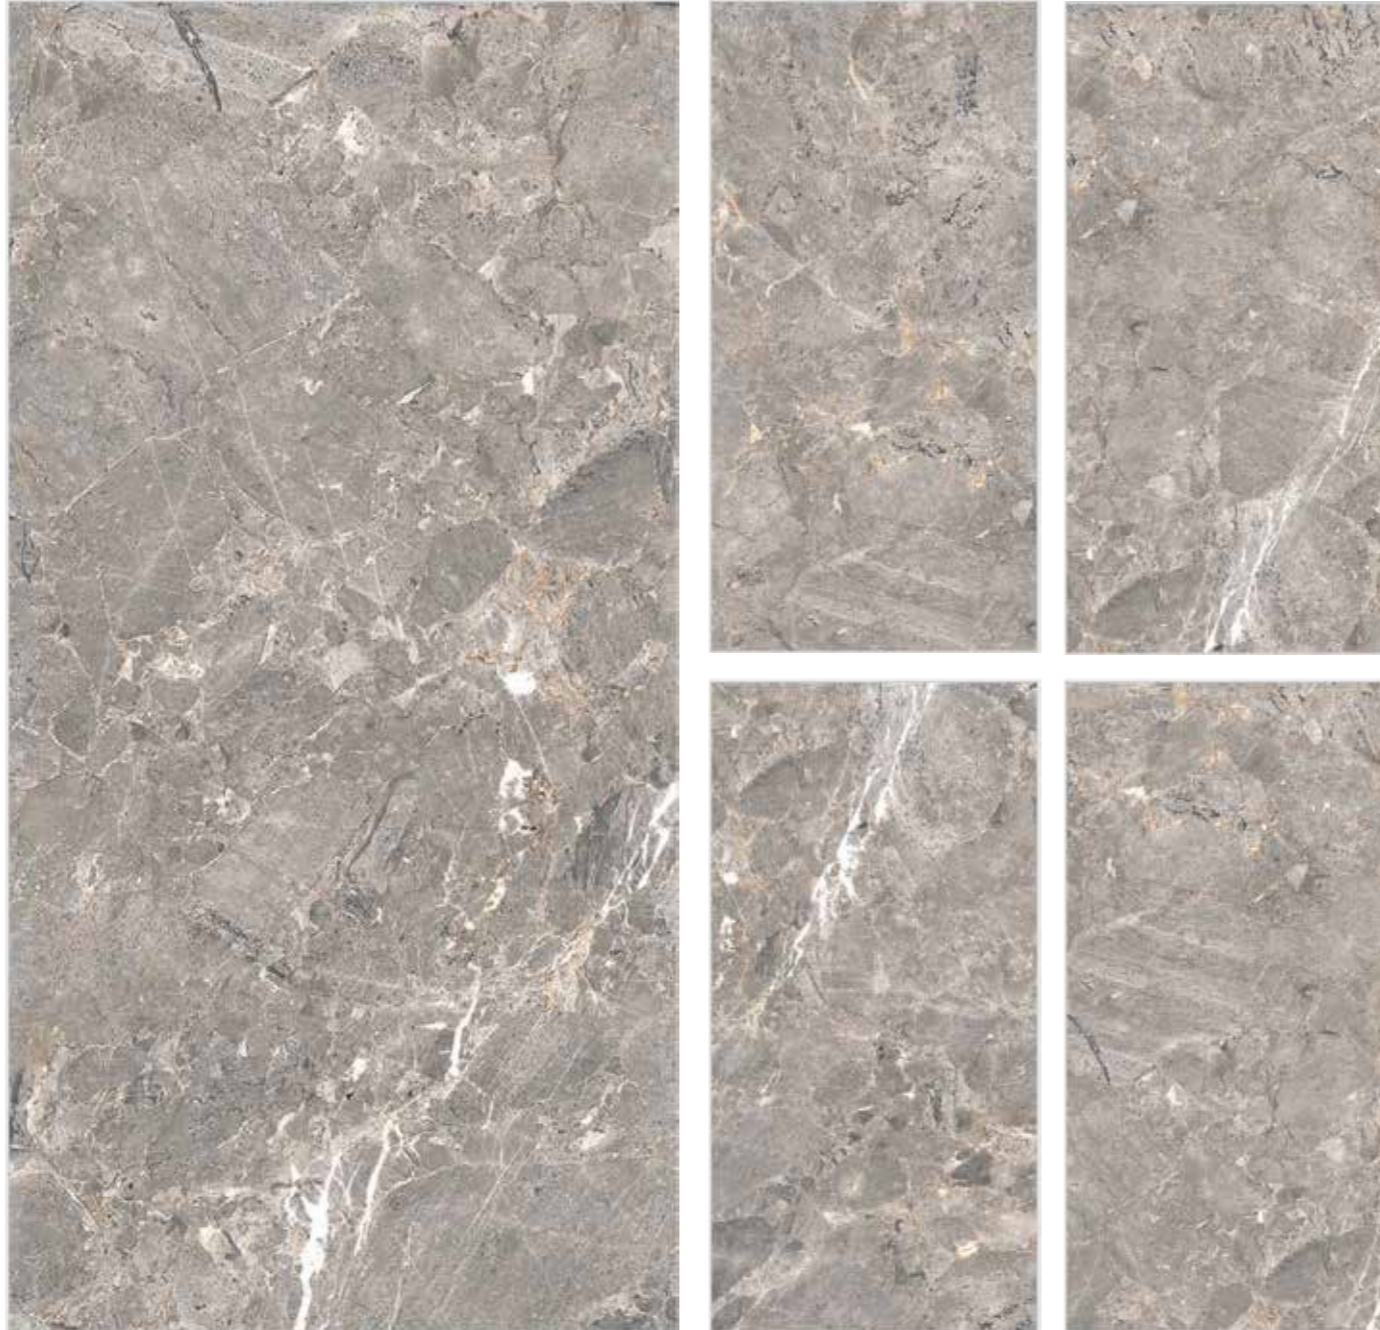

— TURKISH GOLD

**TURKISH TAN**

TAP TO  
DETAILS

**VERSACE BEIGE**

Size :  
600x1200mm

Surface :  
Pgvt

Random :  
5

Thickness :  
8mm