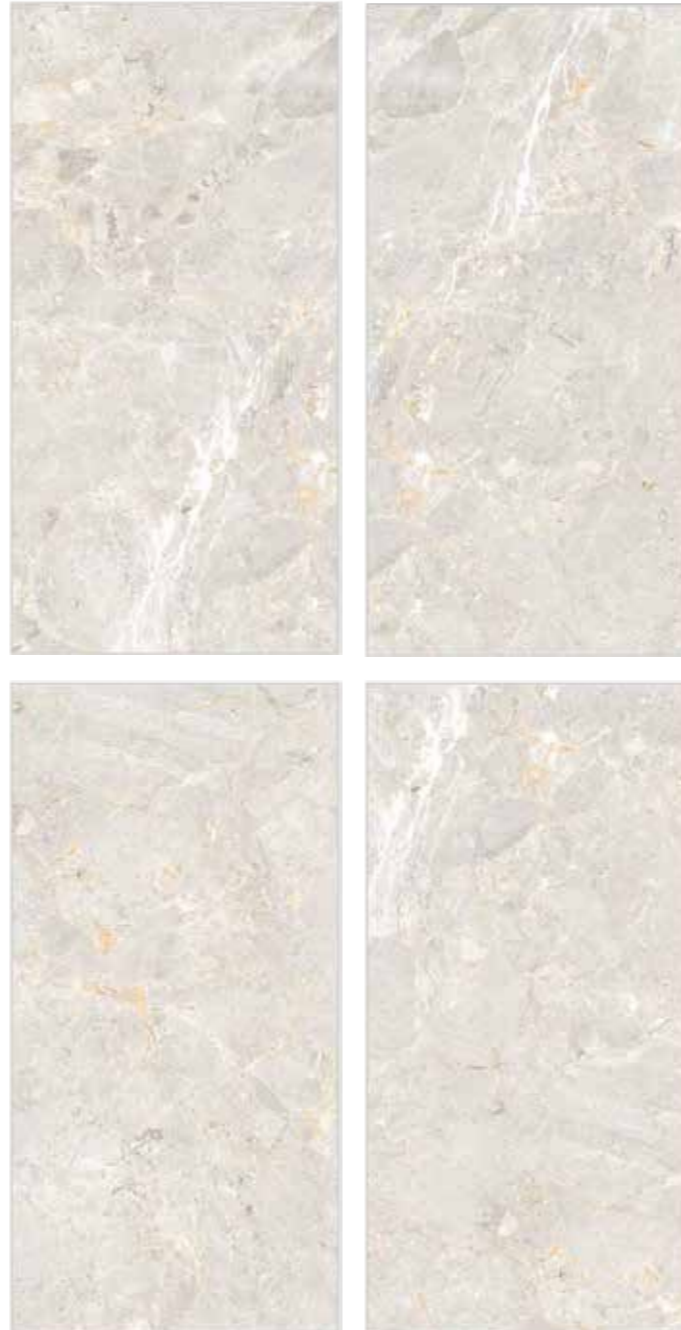

## VERSACE PEARL

  
TAP TO  
DETAILS

ZEBRANO GREY

Size :  
600x1200mm

Surface :  
Pgvt

Random :  
3

Thickness :  
8mm

TAP TO  
DETAILS