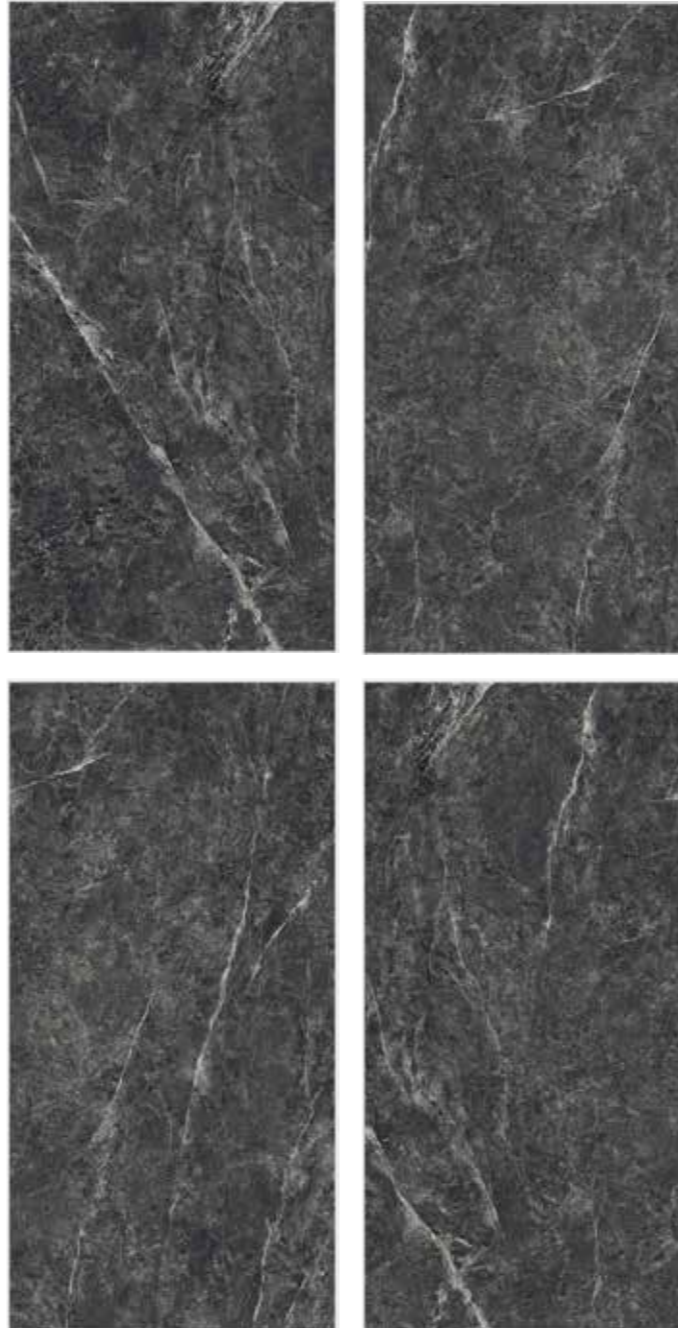

QUEBEC DARK

TAP TO
DETAILS