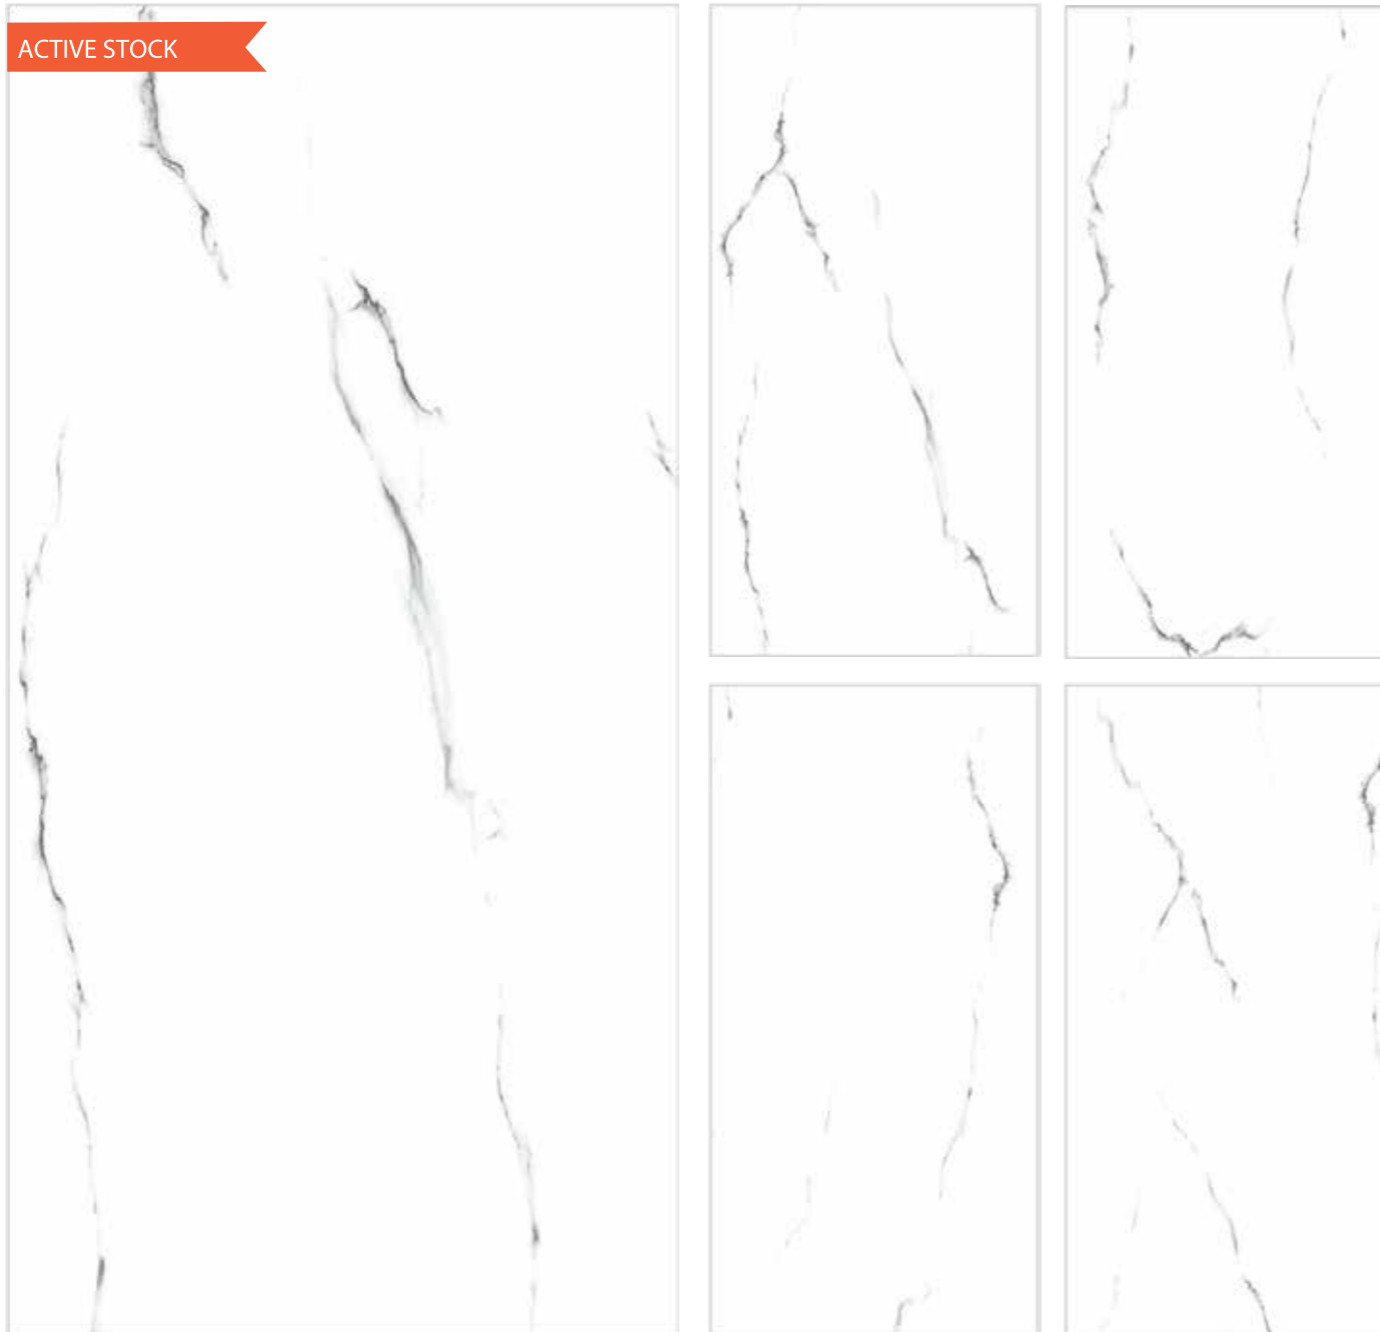

## STATUARIO CAFE GREY

  
**TAP TO  
DETAILS**