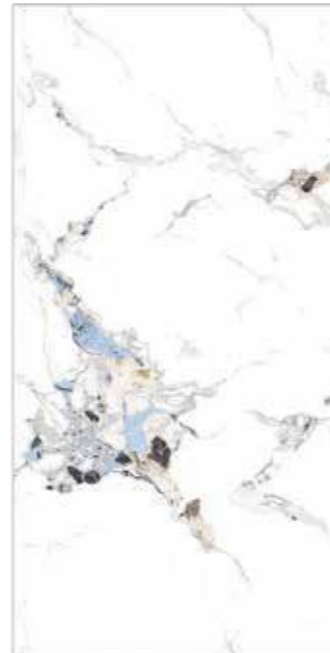

CARRARA LUXE AQUA

Size :
600x1200mm

Surface :
Pgvt

Random :
5

Thickness :
8mm

TAP TO
DETAILS