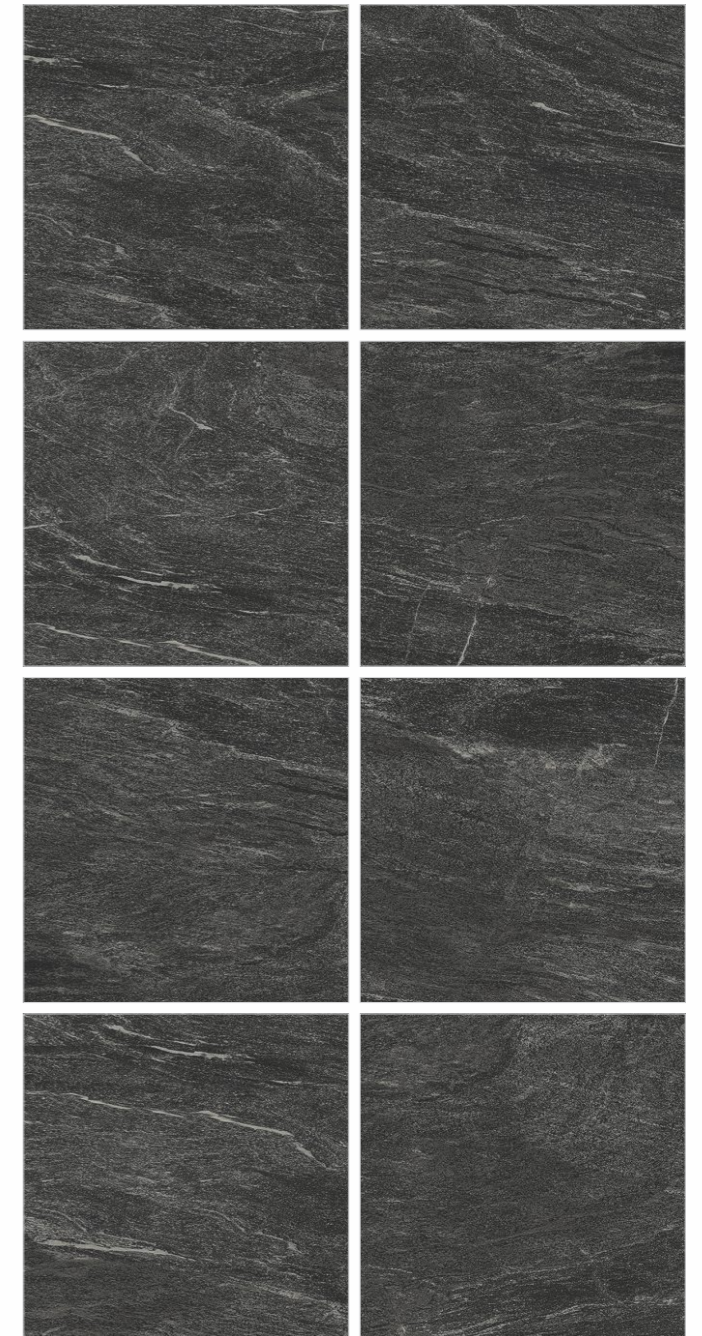

Norway Brown

Random - 5

Northstone Black   Random - 16