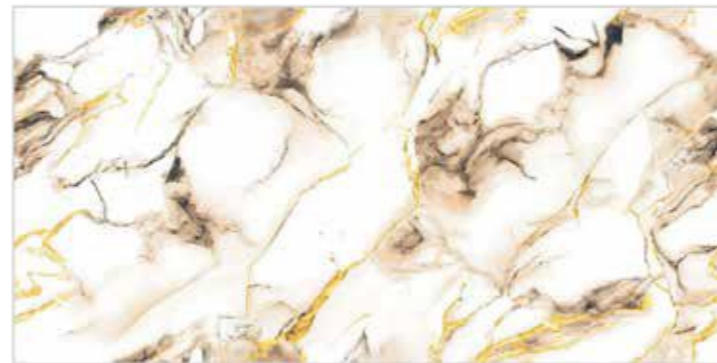

PGVT

Collection

NAUTICAL GOLD

600x
1200mm

PGVT
Finish

8MM
Thickness

3
Random

CLICK
TO VIEW
MORE
DETAILS