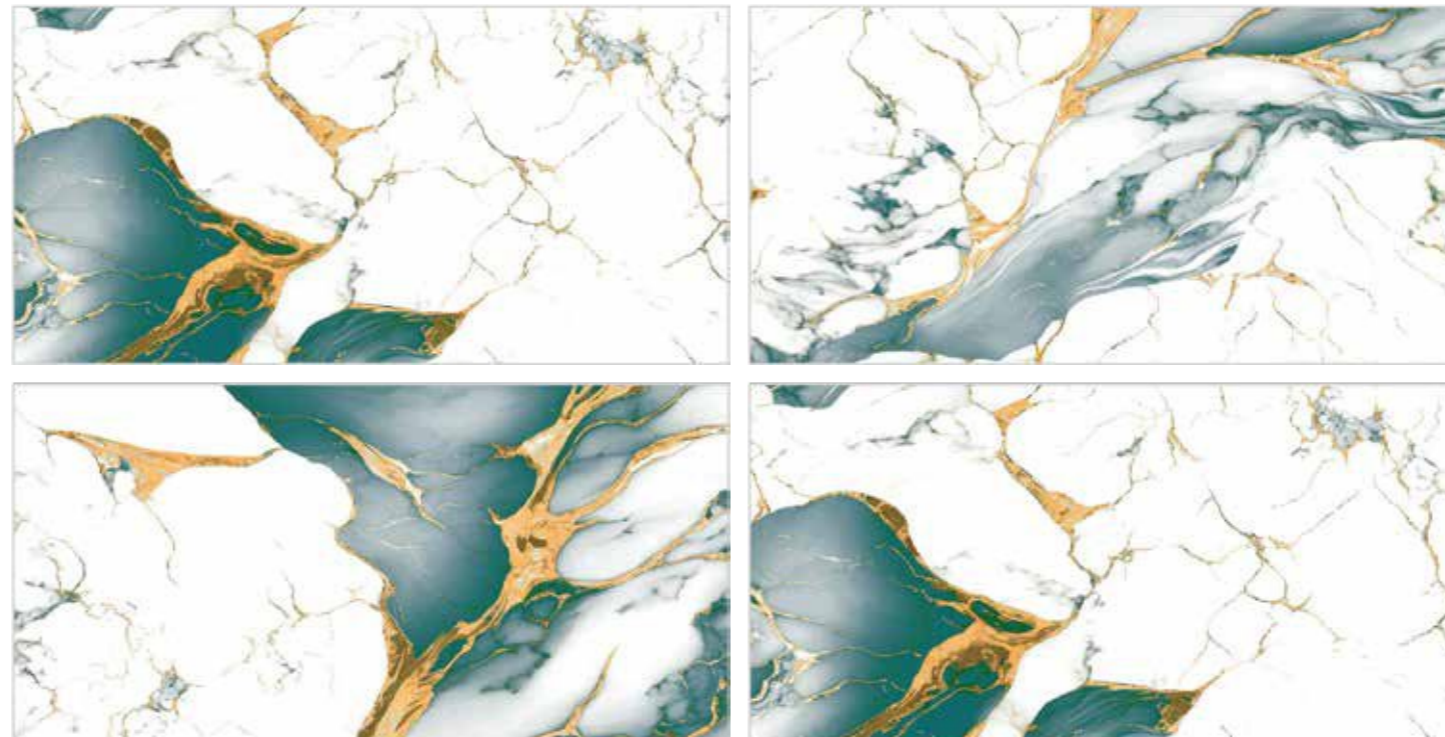

RAIMONDA GOLD

GOLDEN

Collection

RHODIUM AQUA

600x
1200mm PGVT
Finish 8MM
Thickness 3
Random

 **CLICK
TO VIEW
MORE
DETAILS**

RHODIUM AQUA

GOLDEN