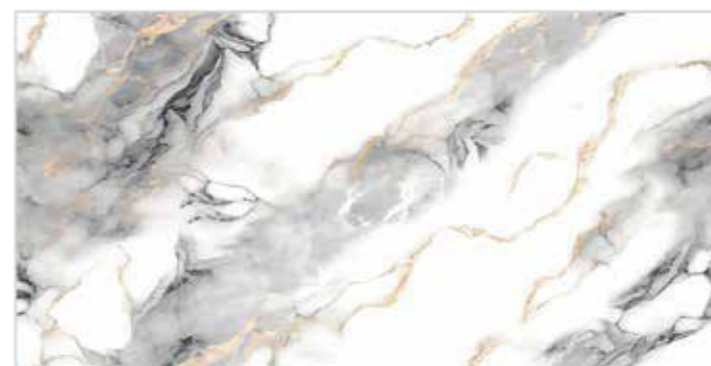

GOLDEN ENDLESS

Collection

ARISTON GREY

600x
1200mm

PGVT
Finish

8MM
Thickness

1
Random

CLICK
TO VIEW
MORE
DETAILS