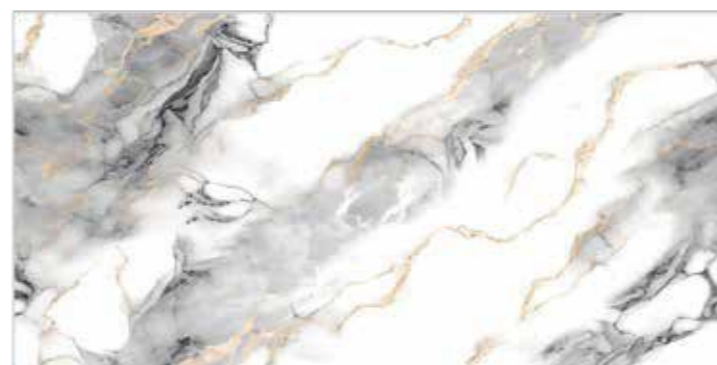

GOLDEN ENDLESS

Collection

ARISTON GREY

600x
1200mm

PGVT
Finish

8MM
Thickness

1
Random

CLICK
TO VIEW
MORE
DETAILS