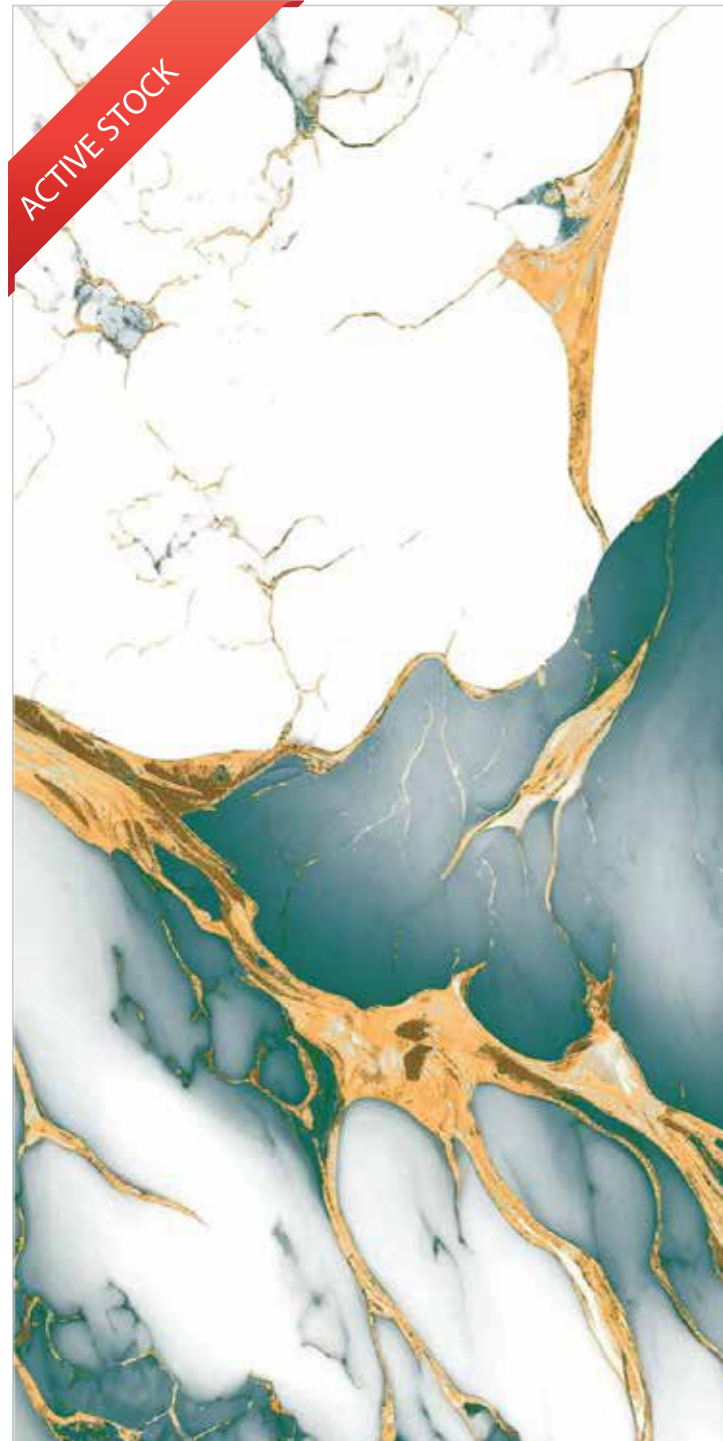

GOLDEN

Collection

RHODIUM AQUA

600x
1200mm   PGVT
Finish   8MM
Thickness   3
Random