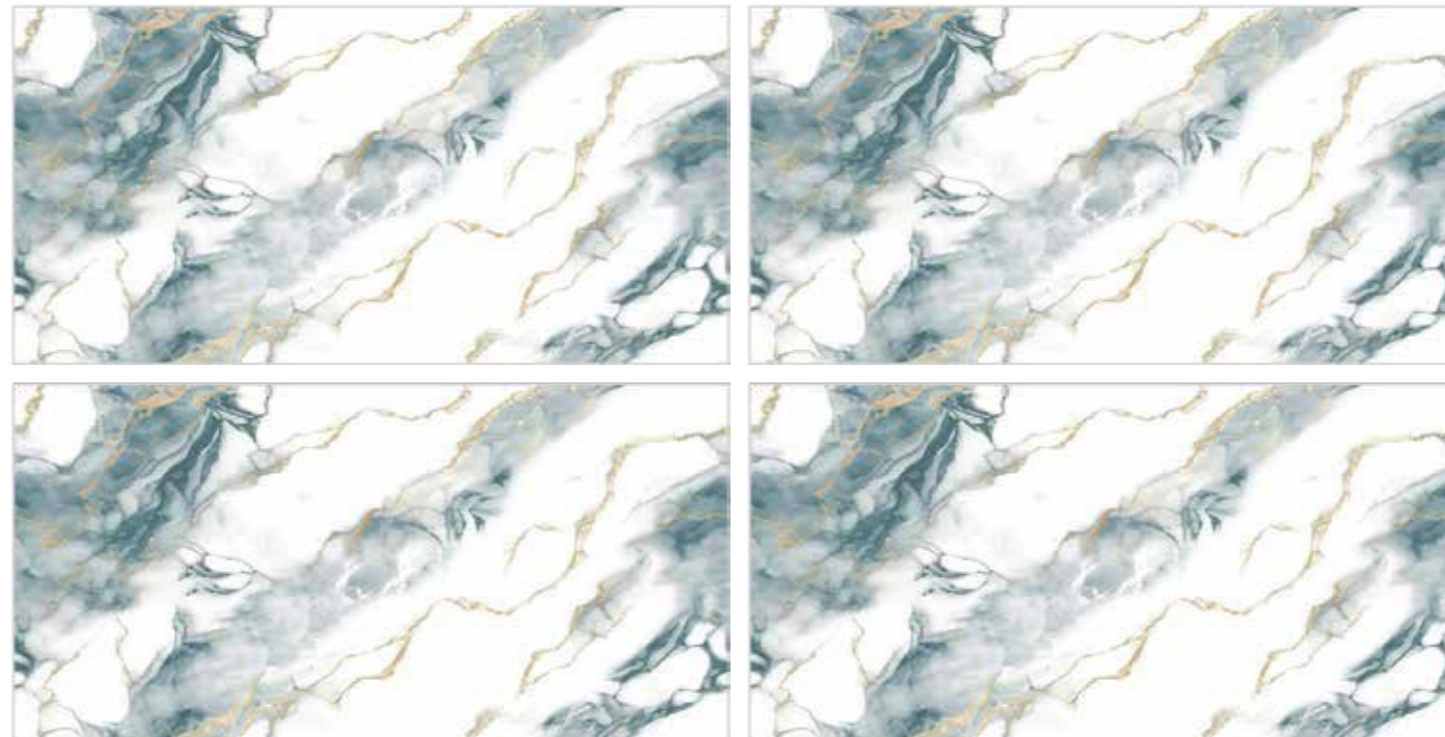

CLICK
TO VIEW
MORE
DETAILS