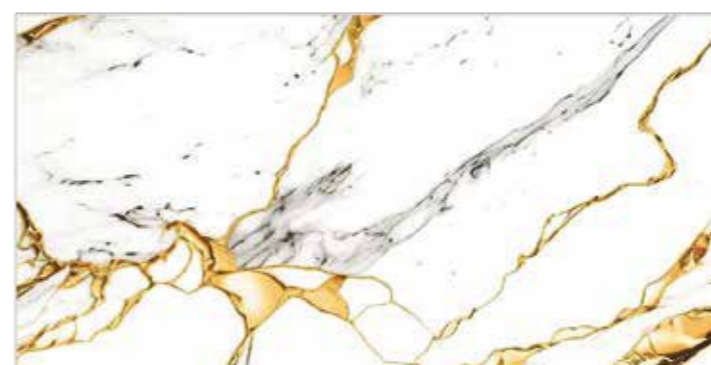

GOLDEN

Collection

WHITE GOLD

600x
1200mm

PGVT
Finish

8MM
Thickness

4
Random

CLICK
TO VIEW
MORE
DETAILS