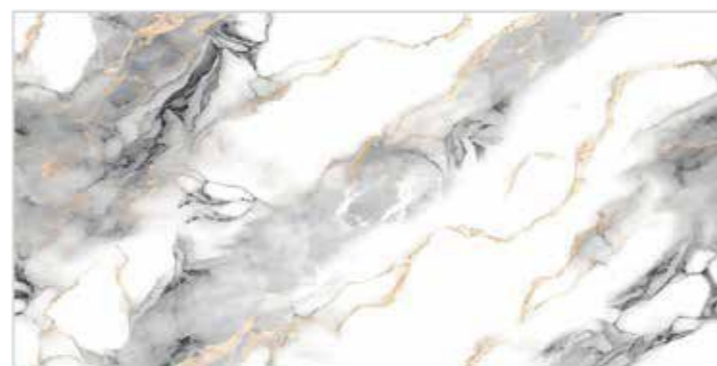

GOLDEN ENDLESS

Collection

ARISTON GREY

600x
1200mm

PGVT
Finish

8MM
Thickness

1
Random

CLICK
TO VIEW
MORE
DETAILS