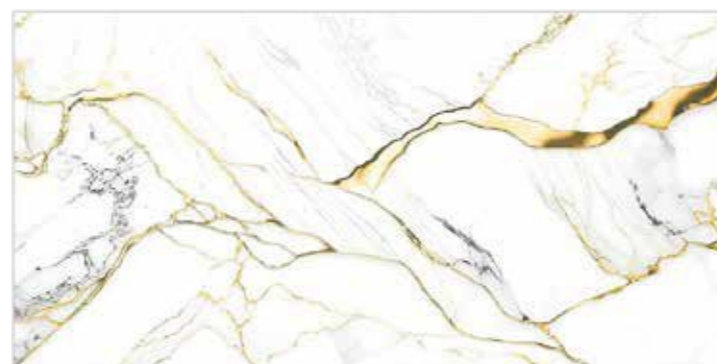

GOLDEN

Collection

RAIMONDA GOLD

600x
1200mm

PGVT
Finish

8MM
Thickness

1
Random

CLICK
TO VIEW
MORE
DETAILS