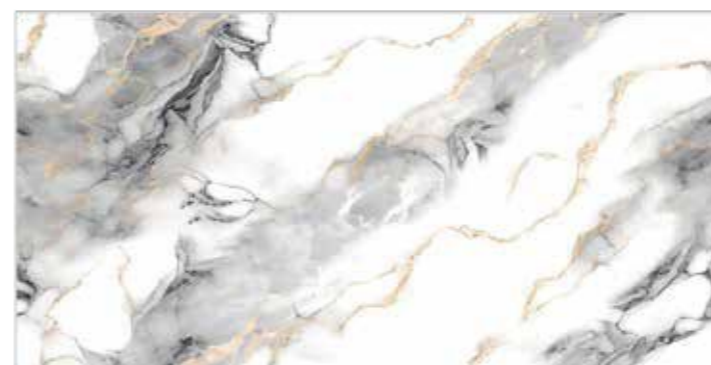

GOLDEN ENDLESS

Collection

ARISTON GREY

600x
1200mm

PGVT
Finish

8MM
Thickness

1
Random

CLICK
TO VIEW
MORE
DETAILS