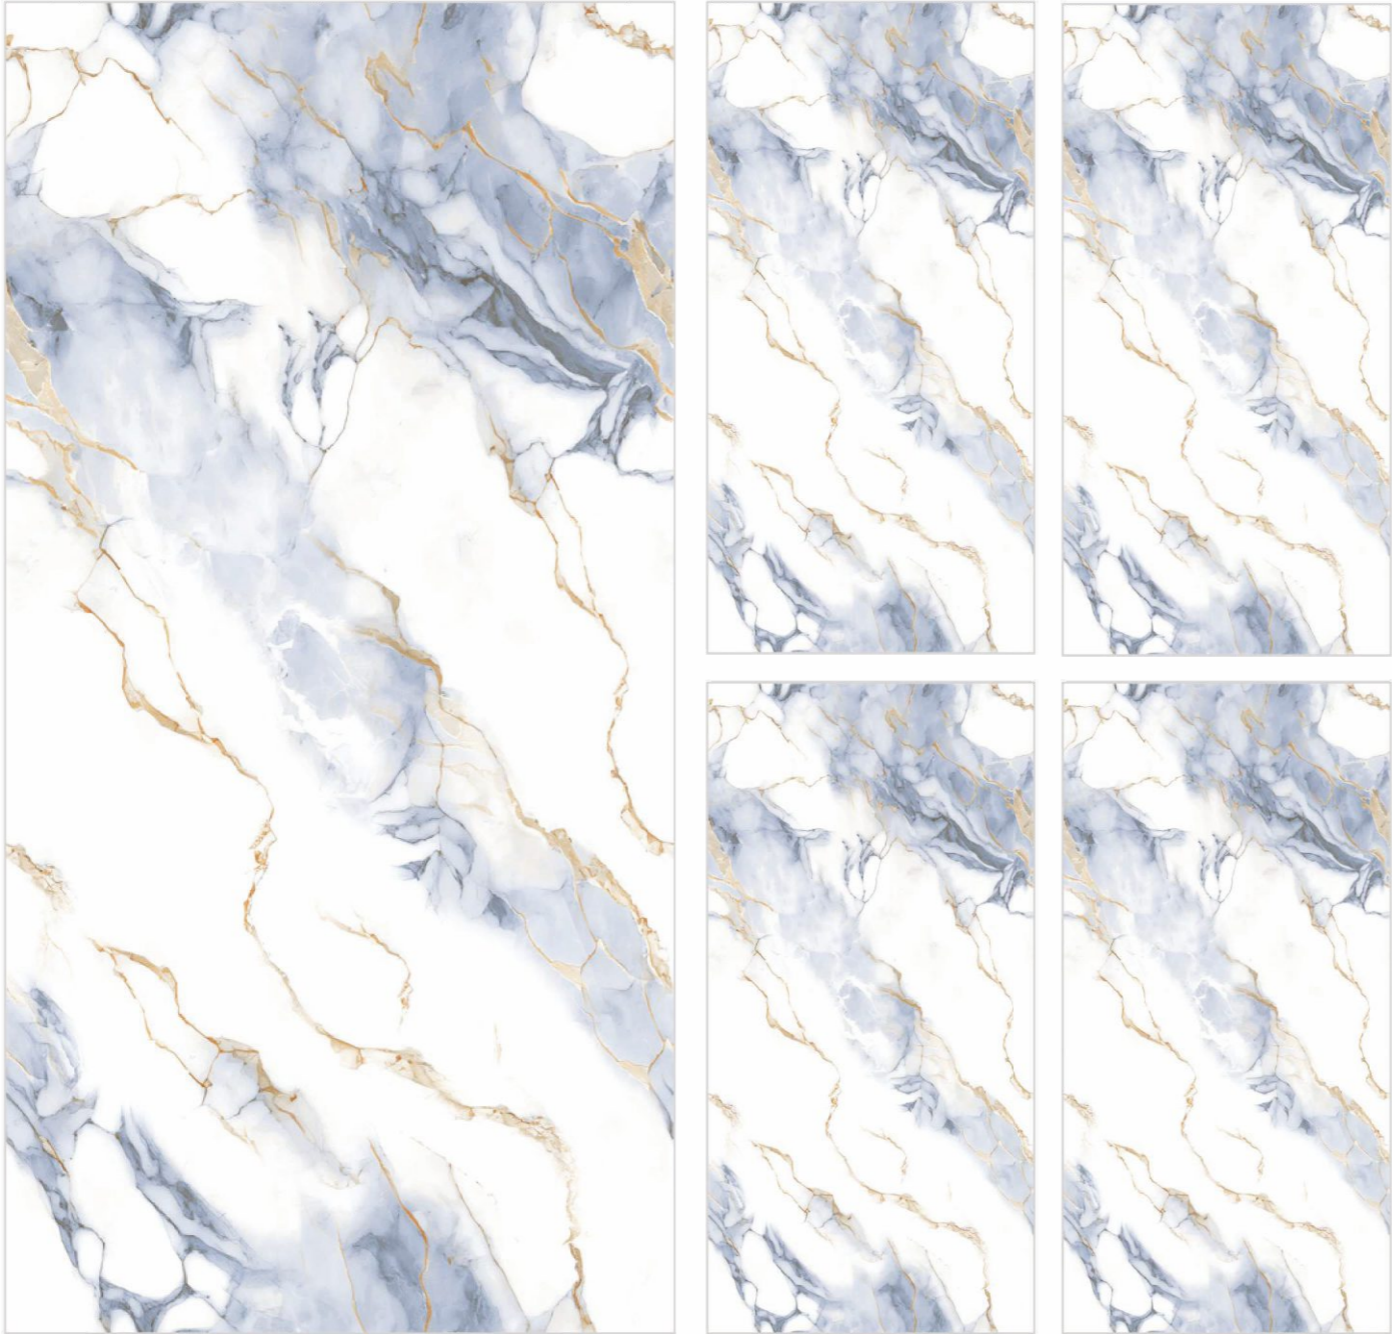

ARISTON BLUE

Size :
600x1200mm

Surface :
Carving

Random :
1

Thickness :
8mm

TAP TO
DETAILS