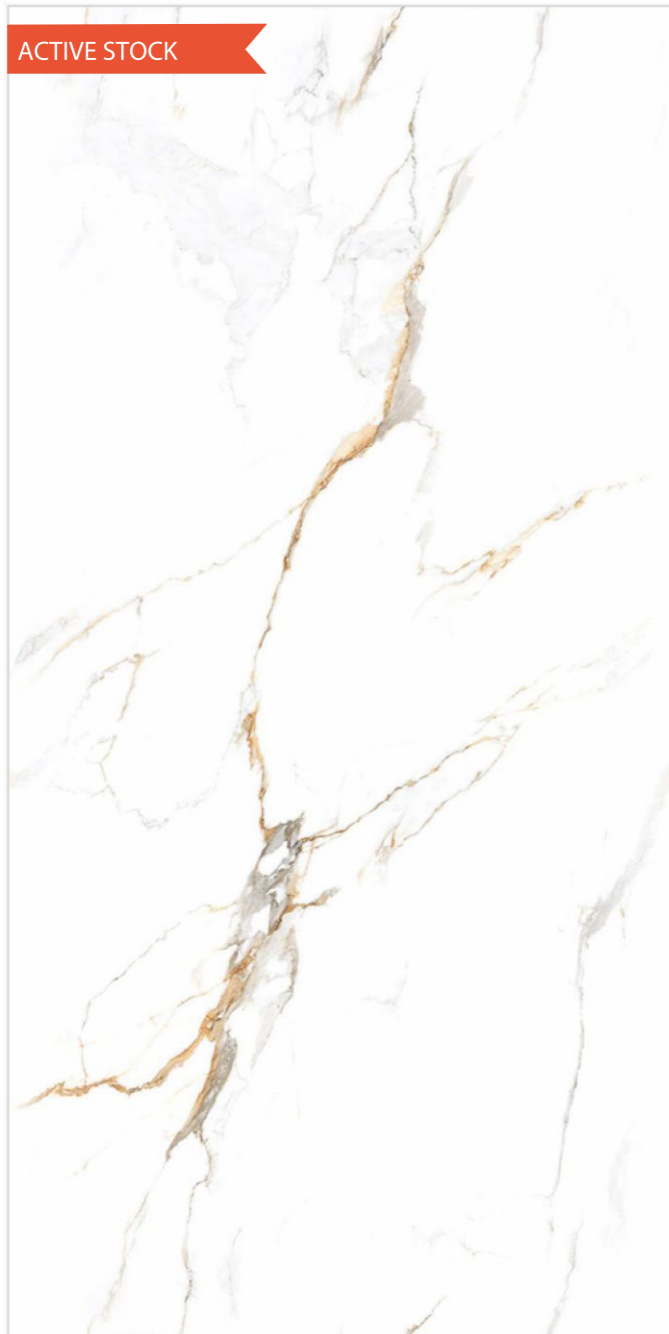

Size :
600x1200mm

Surface :
Carving

Random :
1

Thickness :
8mm

TAP TO
DETAILS

ROLEX WHITE

STATUARIO

Size :
600x1200mm