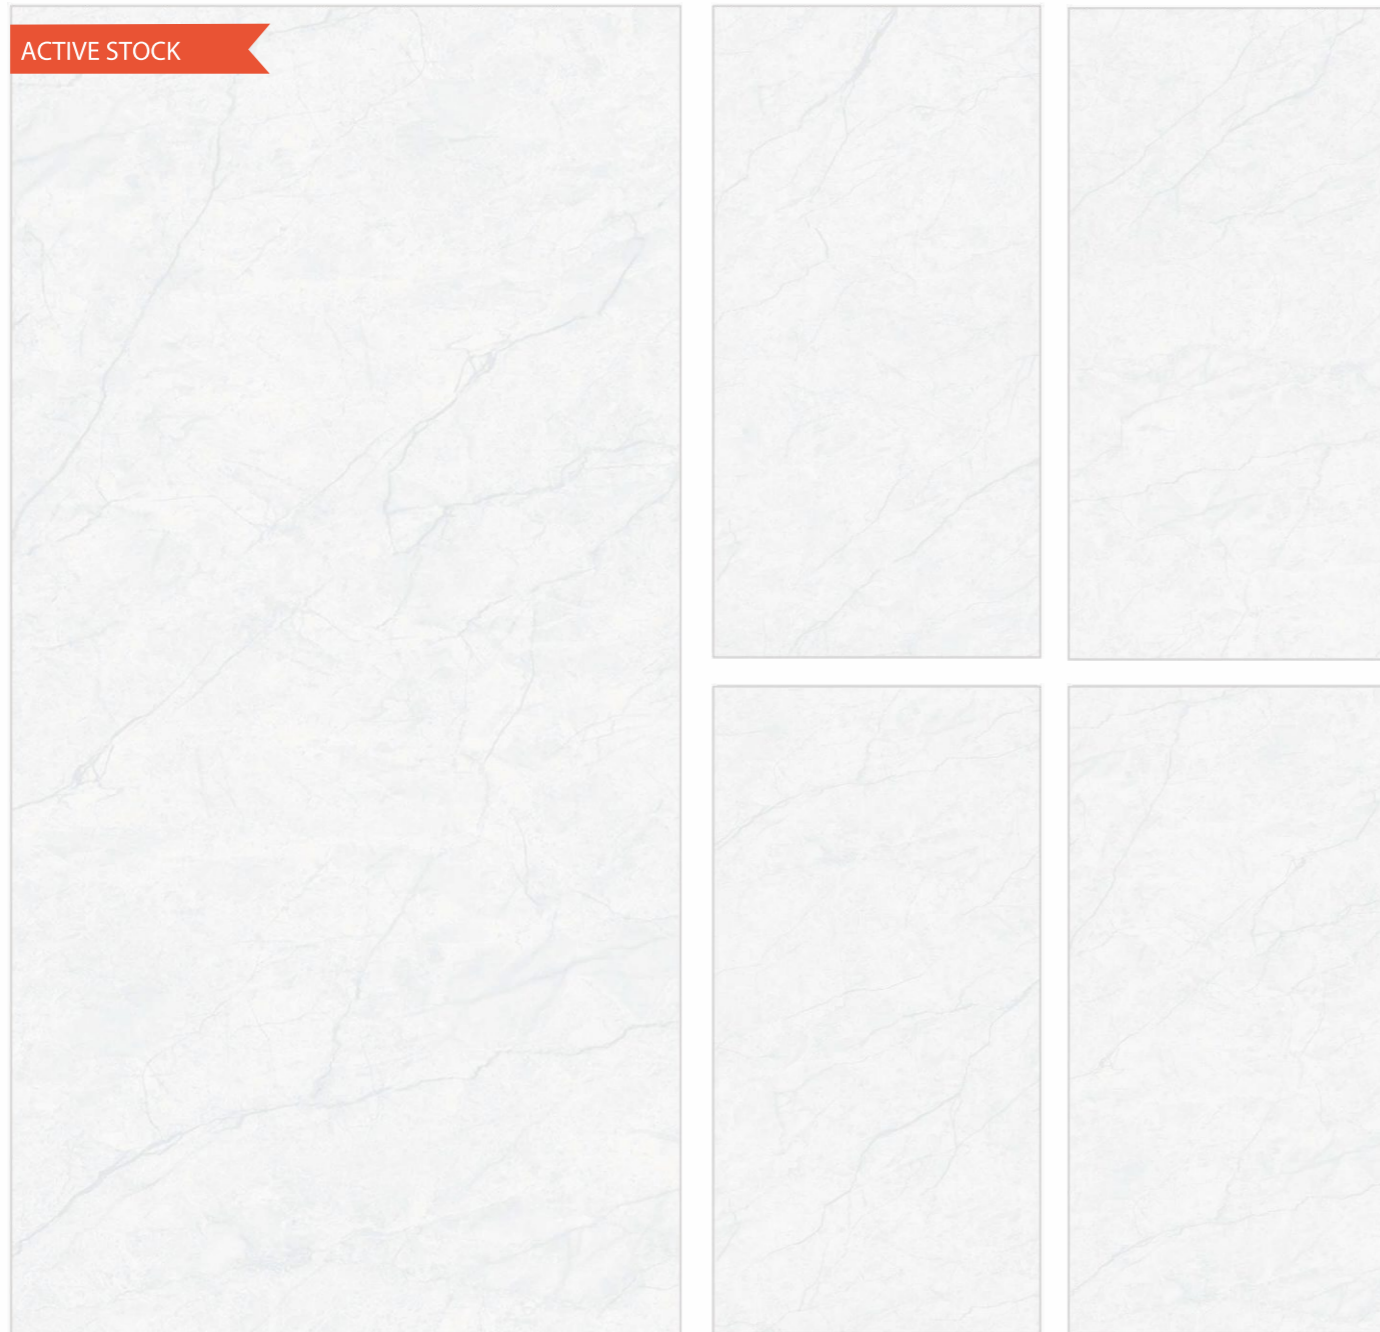

JERO BIANCO

Size :
600x1200mm

Surface :
Carving

Random :
4

Thickness :
8mm

TAP TO
DETAILS