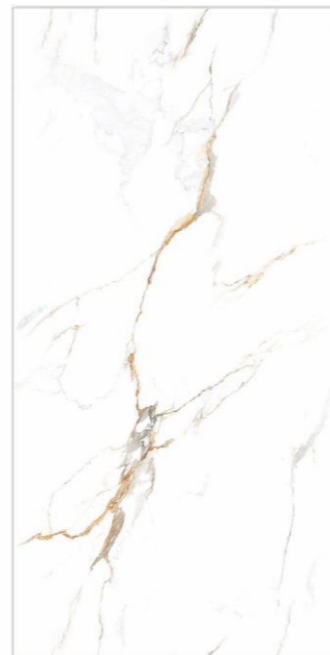

Size :
600x1200mm

Surface :
Carving

Random :
1

Thickness :
8mm

TAP TO
DETAILS

ROLEX WHITE

STATUARIO

Size :
600x1200mm