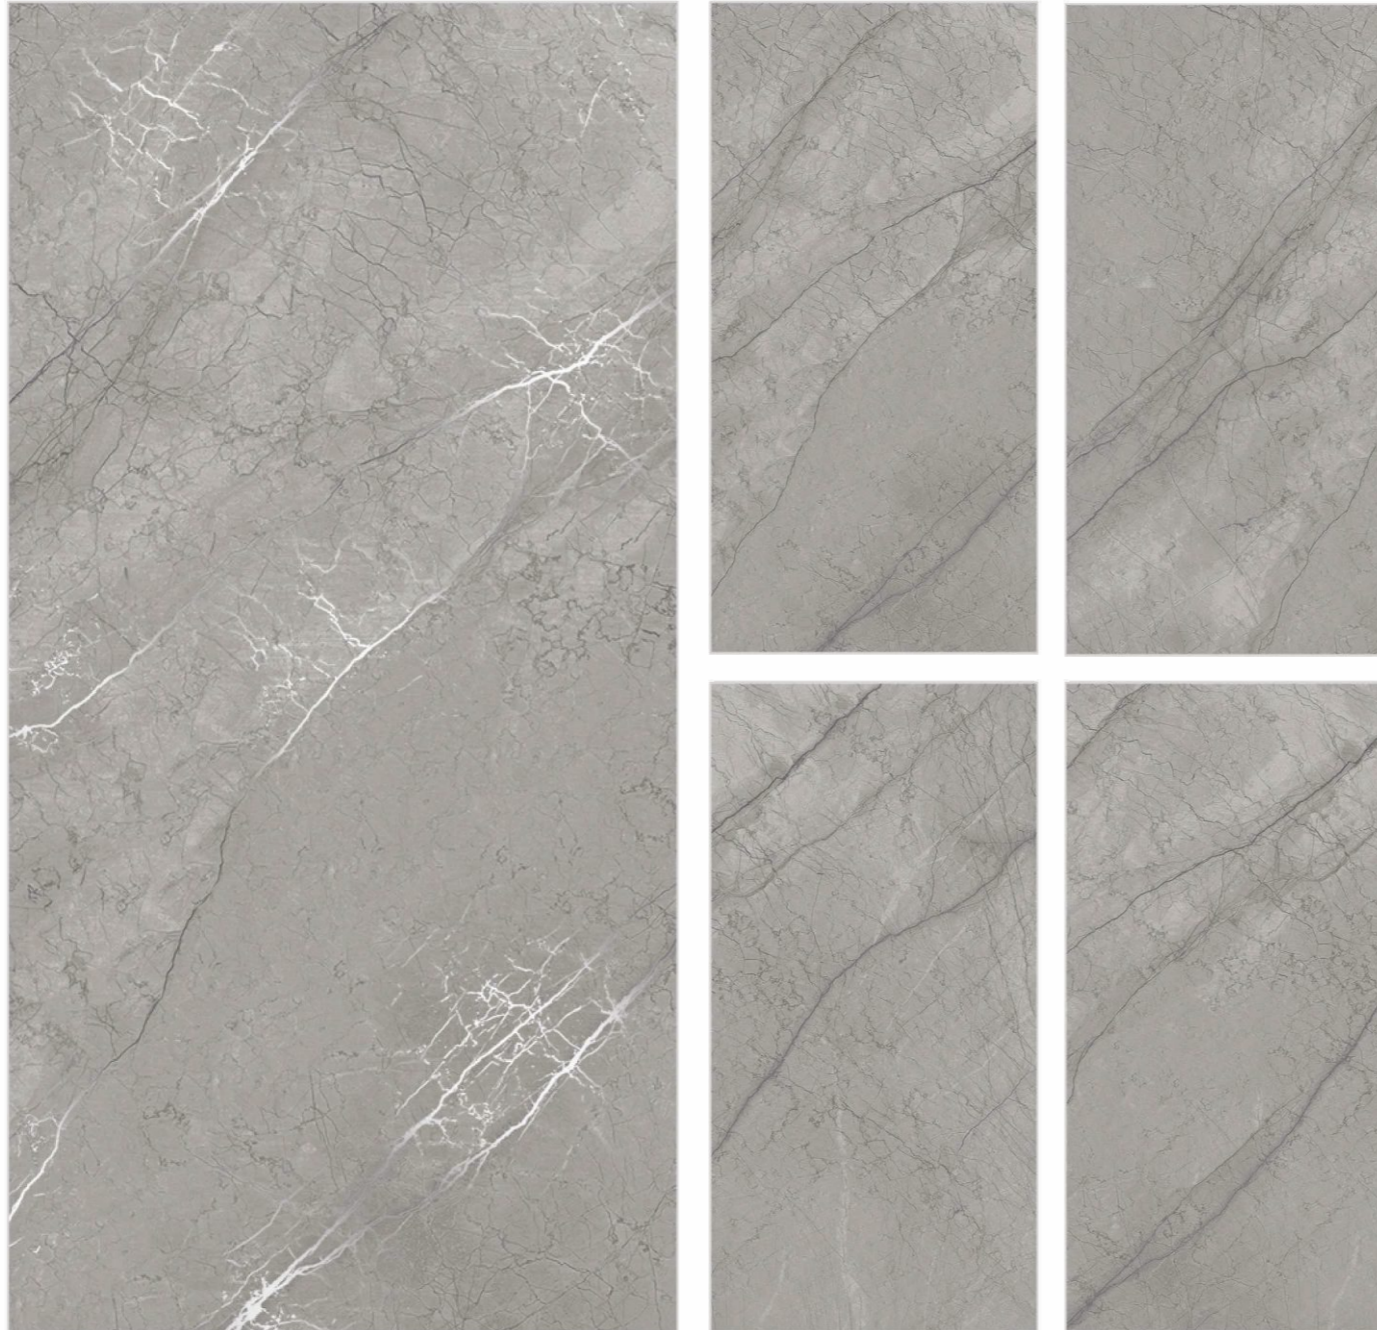

PLATO WHITE

TAP TO
DETAILS

PLATO WHITE

RIVER GREY

Size :
600x1200mm

Surface :
Carving

Random :
4

Thickness :
8mm