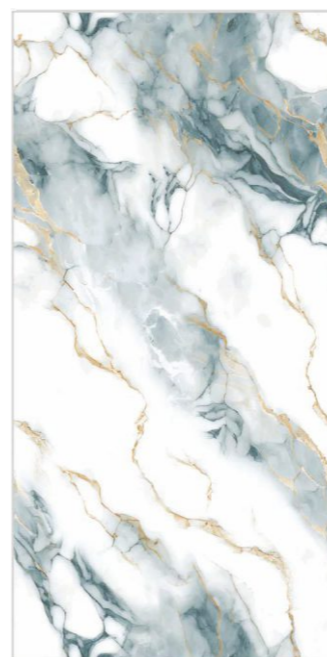

ELARA NATURAL

JERICO BEIGE

JERICO LIGHT

JERO BIANCO

PLATO WHITE

RIVER GREY

RIVER LIGHT GREY

ROCK LEROX WHITE

ROLEX WHITE

STATUARIC

STATUARIO CLASSIC

**TOUCH TO
EXPLORE**
TAP ICON TO FULL PAGE

ARISTON AQUA

Size :
600x1200mm

Surface :
Carving

Random :
1