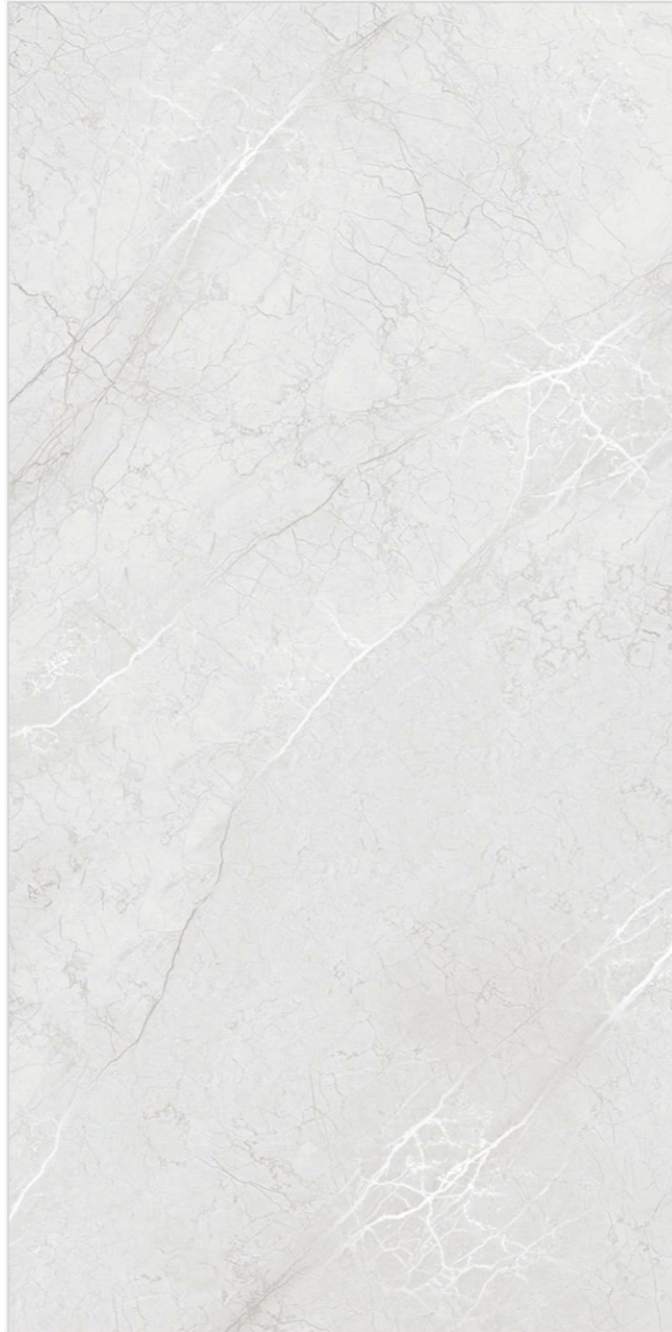

RIVER LIGHT GREY

Size :
600x1200mm

Surface :
Carving

Random :
4

Thickness :
8mm

TAP TO
DETAILS