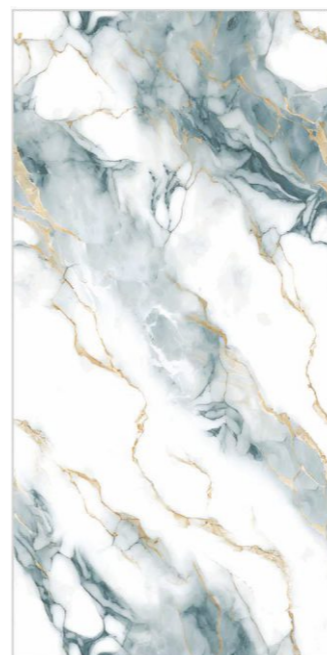

ELARA NATURAL

JERICO BEIGE

JERICO LIGHT

JERO BIANCO

PLATO WHITE

RIVER GREY

RIVER LIGHT GREY

ROCK LEROX WHITE

ROLEX WHITE

STATUARIC

STATUARIO CLASSIC

**TOUCH TO
EXPLORE**
TAP ICON TO FULL PAGE

ARISTON AQUA

Size :
600x1200mm

Surface :
Carving

Random :
1