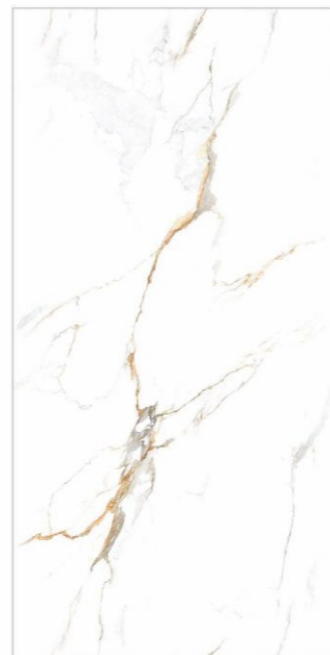

Size :
600x1200mm

Surface :
Carving

Random :
1

Thickness :
8mm

TAP TO
DETAILS

ROLEX WHITE

STATUARIO

Size :
600x1200mm