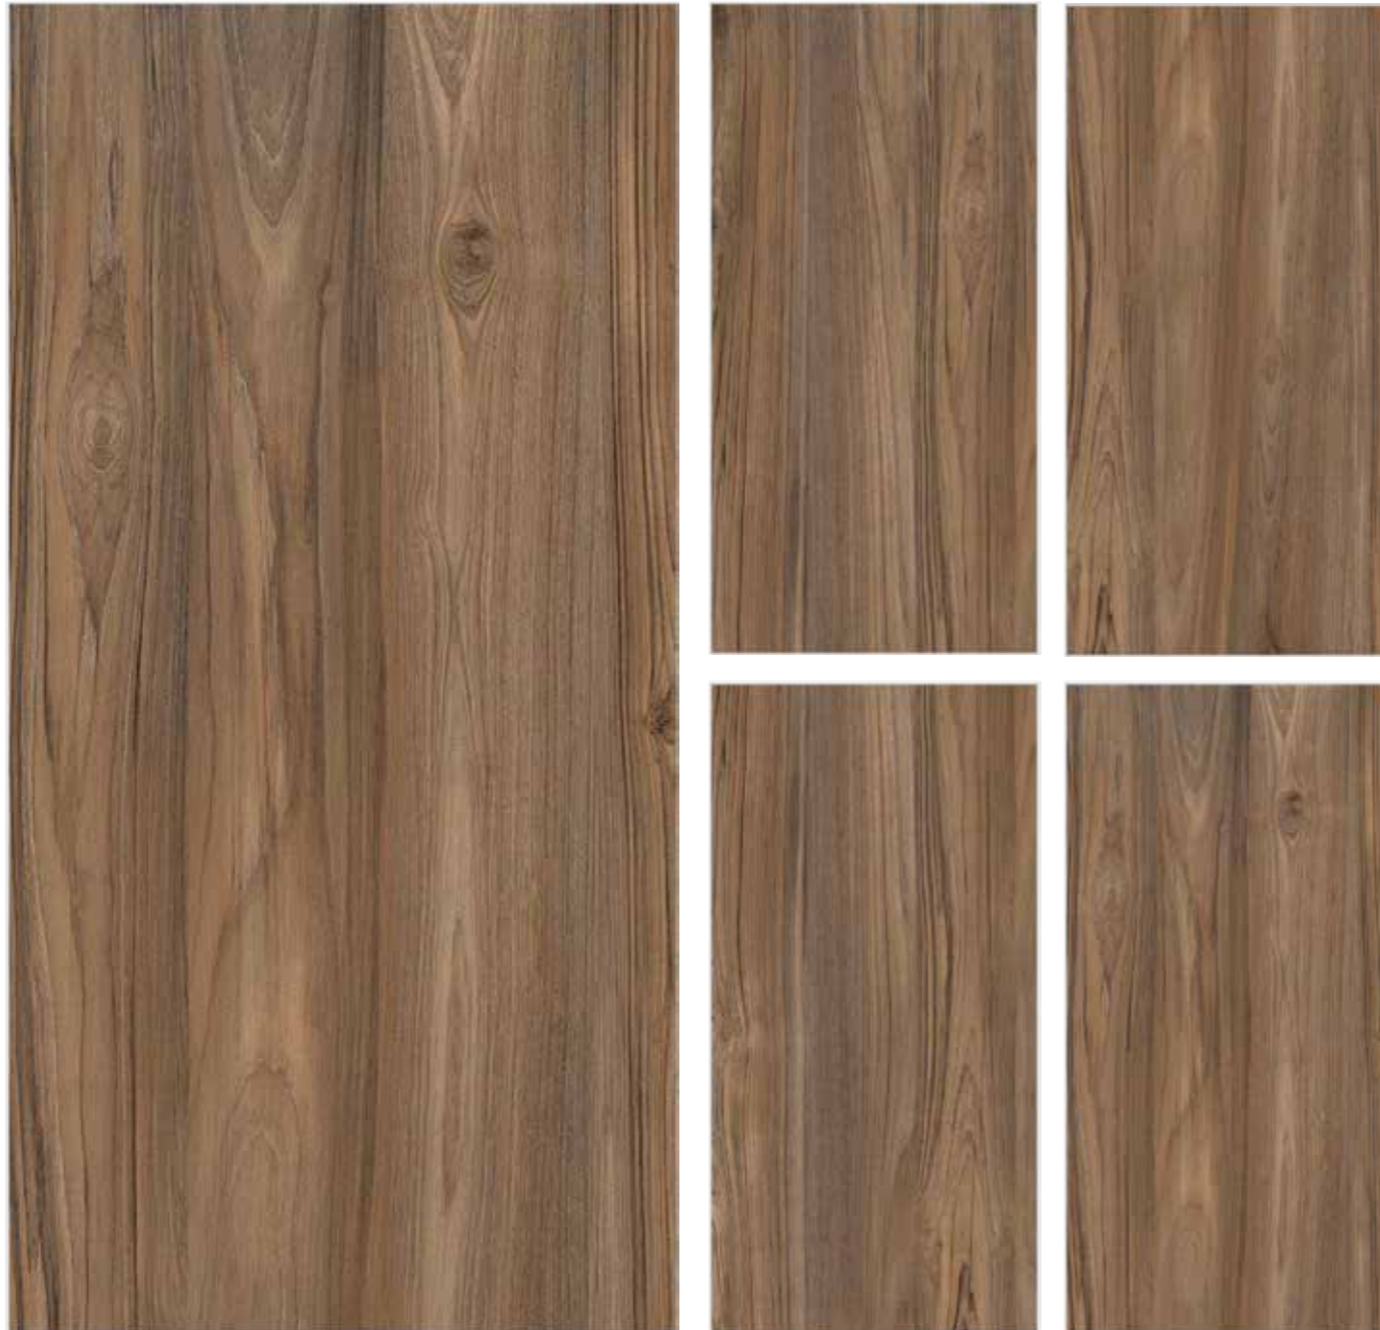

MILLER NATURE WOOD

Size :
600x1200mm

Surface :
Matt

Random :
4

Thickness :
8mm

**TAP TO
DETAILS**