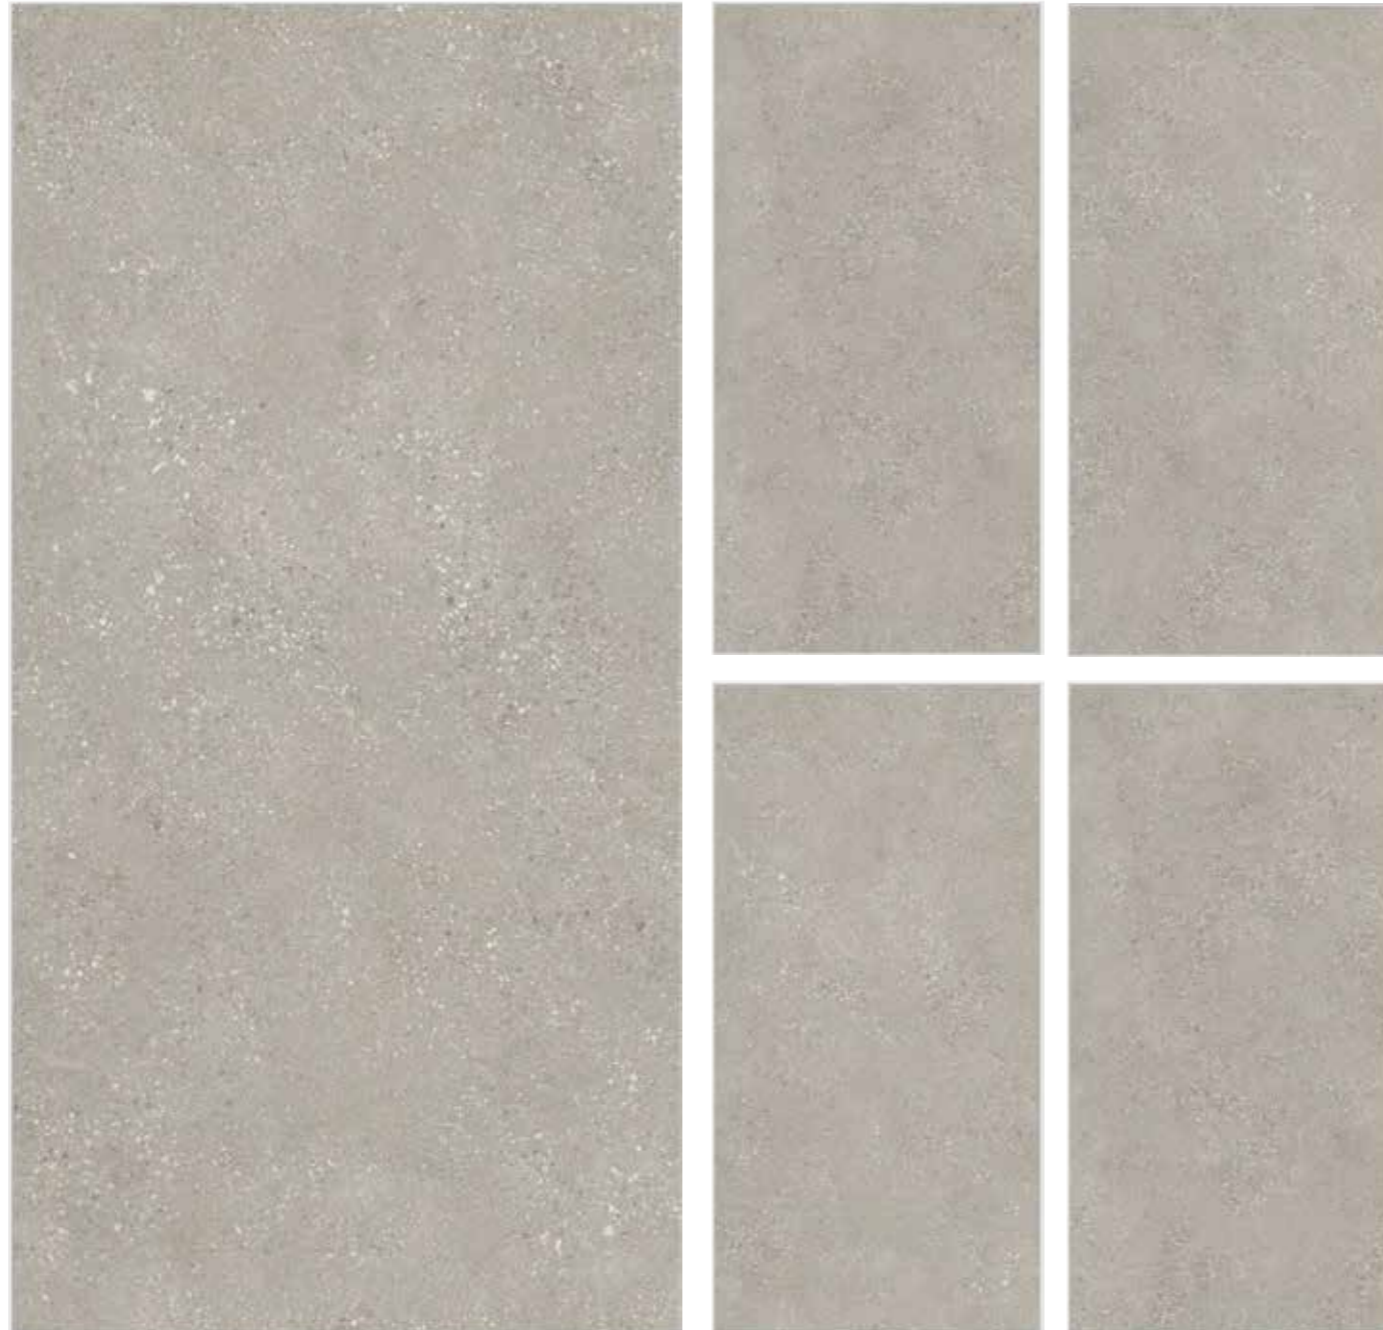

TROPIC DARK

Size :
600x1200mm

Surface :
Matt

Random :
3

Thickness :
8mm

**TAP TO
DETAILS**