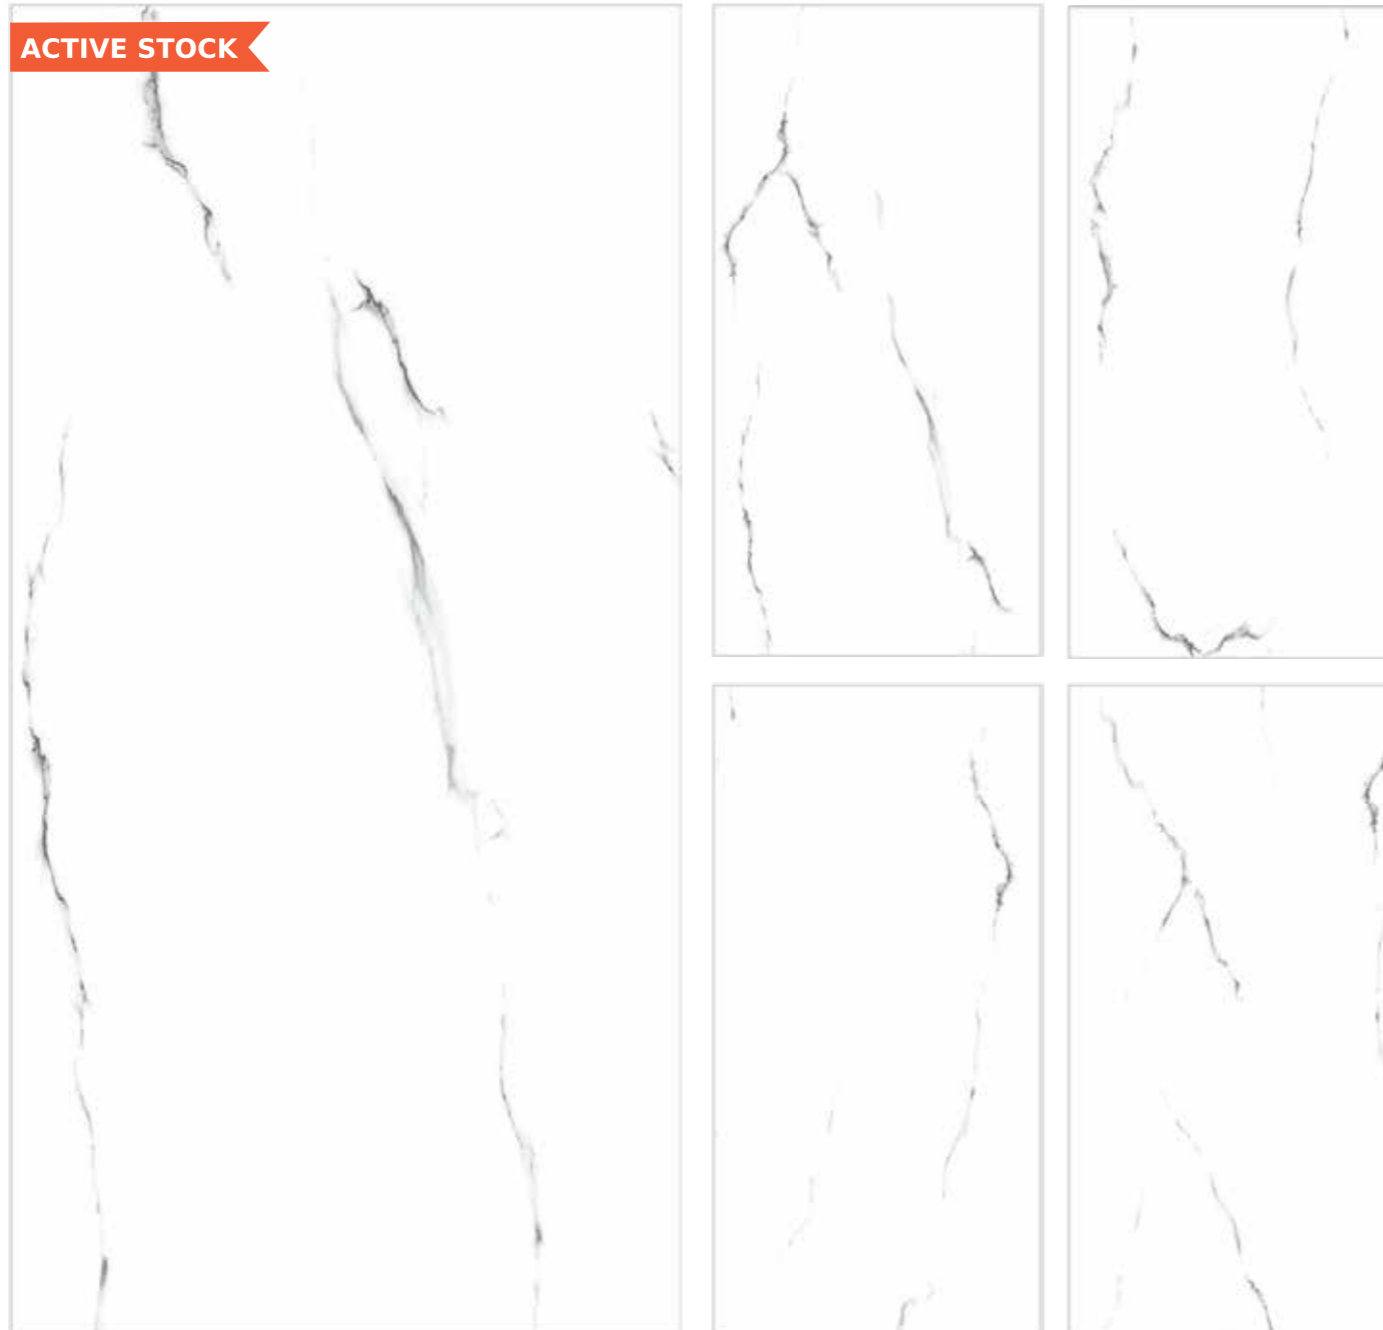

STATUARIO

Size :
600x1200mm

Surface :
Matt

Random :
2

Thickness :
8mm

**TAP TO
DETAILS**

STATUARIO CAFE GREY

Size :
600x1200mm