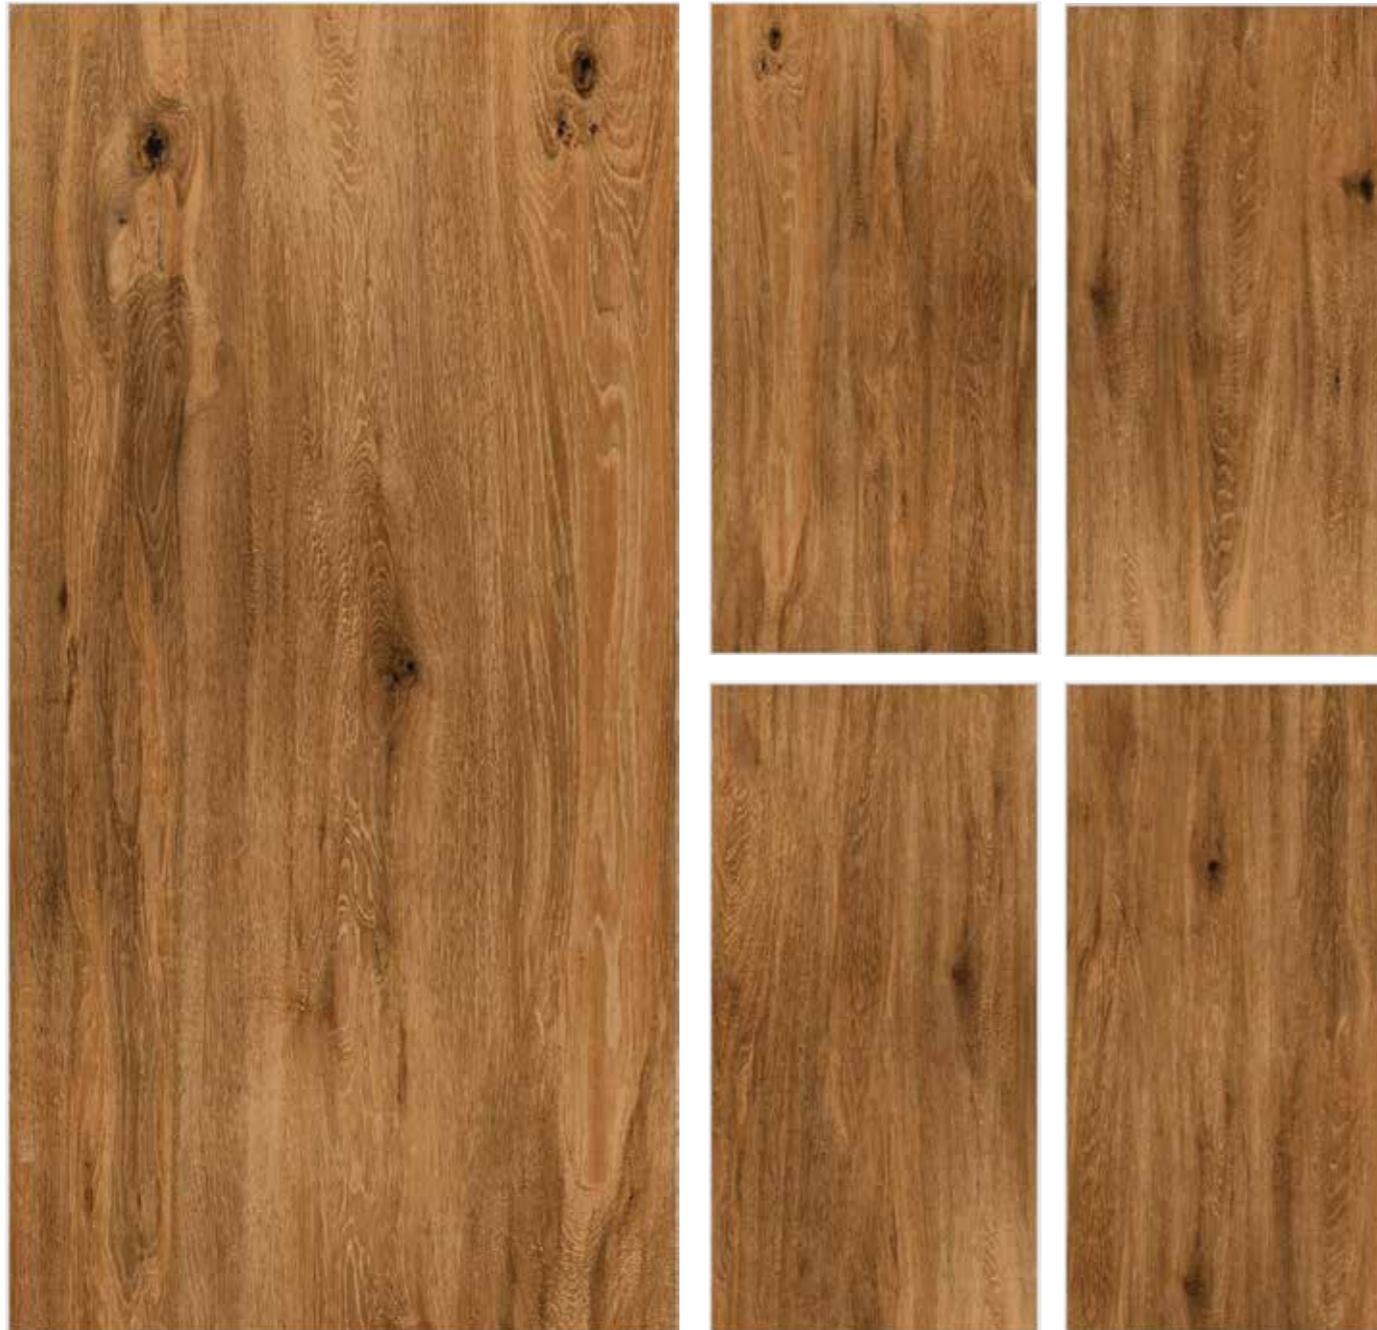

Thickness :
8mm

**TAP TO
DETAILS**

SUDBURY NATURE WOOD

ZION BROWN WOOD

Size :
600x1200mm

Surface :
Matt

Random :
6

Thickness :
8mm