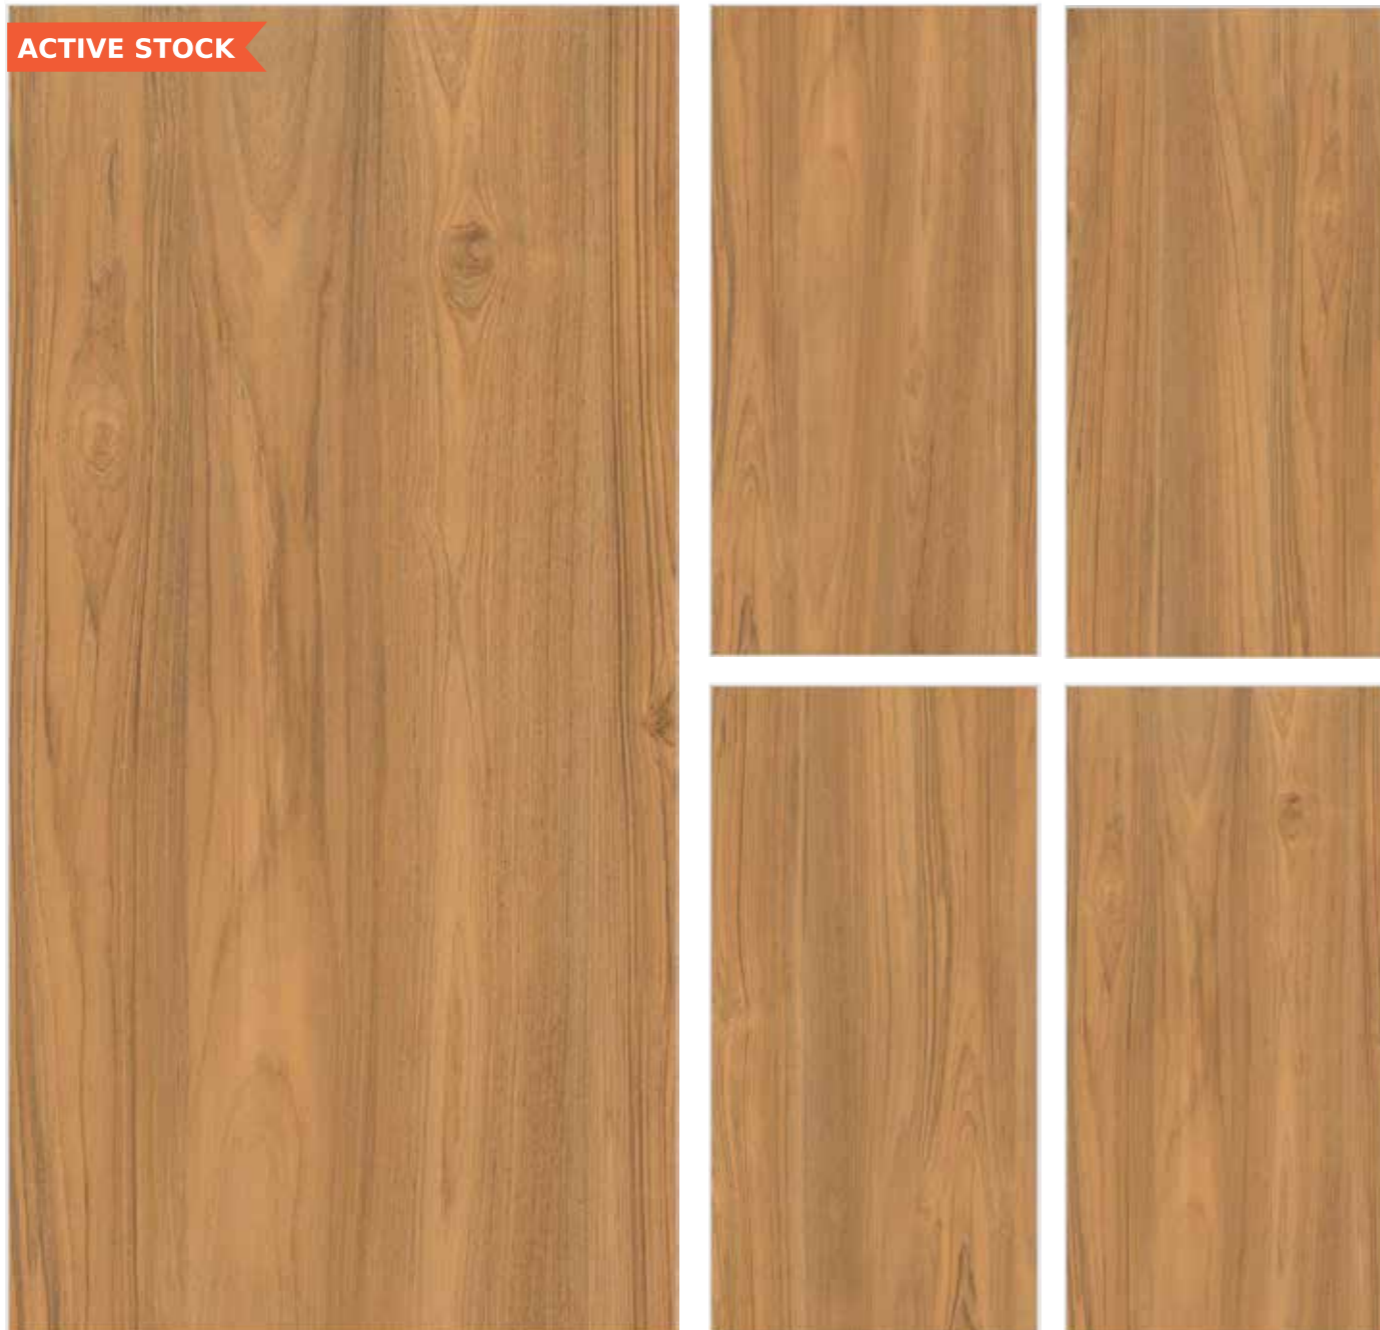

Surface :
Matt

Random :
4

Thickness :
8mm

**TAP TO
DETAILS**

MILLER BEIGE WOOD

ACTIVE STOCK

Size :
600x1200mm

Surface :
Matt